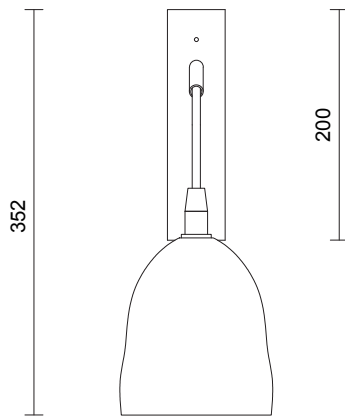

ICI COLLECTION

WALL SCONCE

SPECIFICATION SHEET

AUSTRALIA / INTERNATIONAL

50

132.5

IC_WS_AU_22V1

ABOUT ICI

Ici exemplifies the beauty of frozen lands. Melted ice like detailing provide refractions of light and cast watery patterns onto the walls when lit.

LEAD TIME

6 - 8 weeks

LIGHT SOURCE

12V G4 2.5W LED bipin
2700k warm white
250 lumens
Dimmable
Lamp included