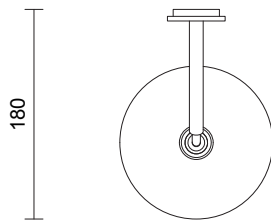

ICI COLLECTION

WALL SCONCE

SPECIFICATION SHEET

AUSTRALIA / INTERNATIONAL

50

132.5

IC_WS_AU_22V1

ABOUT ICI

Ici exemplifies the beauty of frozen lands. Melted ice like detailing provide refractions of light and cast watery patterns onto the walls when lit.

LEAD TIME

6 - 8 weeks

LIGHT SOURCE

12V G4 2.5W LED bipin
2700k warm white
250 lumens
Dimmable
Lamp included