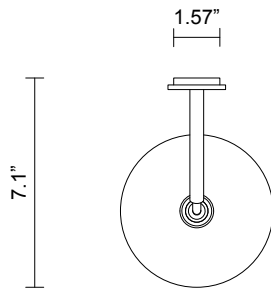

ICI COLLECTION

WALL SCONCE

SPECIFICATION SHEET

NORTH AMERICA

IC_WS_UL_21V3

ABOUT ICI

Ici exemplifies the beauty of frozen lands. Melted ice like detailing provide refractions of light and cast watery patterns onto the walls when lit.

LEAD TIME

8 - 10 weeks

LIGHT SOURCE

12V G4 2.5W LED bipin
2700k warm white
250 lumens
Dimmable
Lamp included

INSTALLATION

Supplied with external driver
and mounting plate to fit
4.0/3.5 Jbox

WEIGHT

4 lb

CERTIFICATION

US/ETL/CA

WARRANTY

3 years

FITTING FINISHES

Brass
Mid Bronze
Satin Nickel
Black Electroplate
White Powder Coat
Graphite Powder Coat

SHADE COLOURS

Smoke

FLEX CORD COLOURS

White
Black
Ivory
Mid Grey
Natural Linen