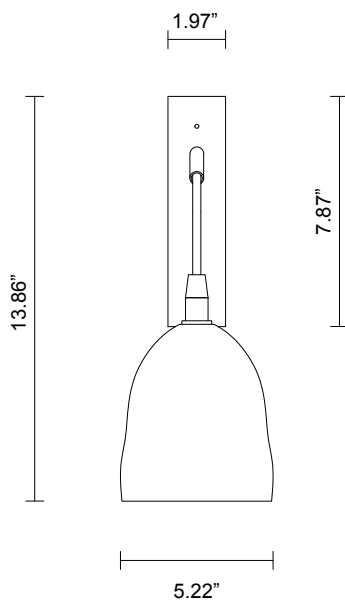

ICI COLLECTION

WALL SCONCE

SPECIFICATION SHEET

NORTH AMERICA

IC_WS_UL_21V3

ABOUT ICI

Ici exemplifies the beauty of frozen lands. Melted ice like detailing provide refractions of light and cast watery patterns onto the walls when lit.

LEAD TIME

8 - 10 weeks

LIGHT SOURCE

12V G4 2.5W LED bipin
2700k warm white
250 lumens
Dimmable
Lamp included

INSTALLATION

Supplied with external driver
and mounting plate to fit
4.0/3.5 Jbox

WEIGHT

4 lb

CERTIFICATION

US/ETL/CA

WARRANTY

3 years

FITTING FINISHES

Brass
Mid Bronze
Satin Nickel
Black Electroplate
White Powder Coat
Graphite Powder Coat

SHADE COLOURS

Smoke

FLEX CORD COLOURS

White
Black
Ivory
Mid Grey
Natural Linen