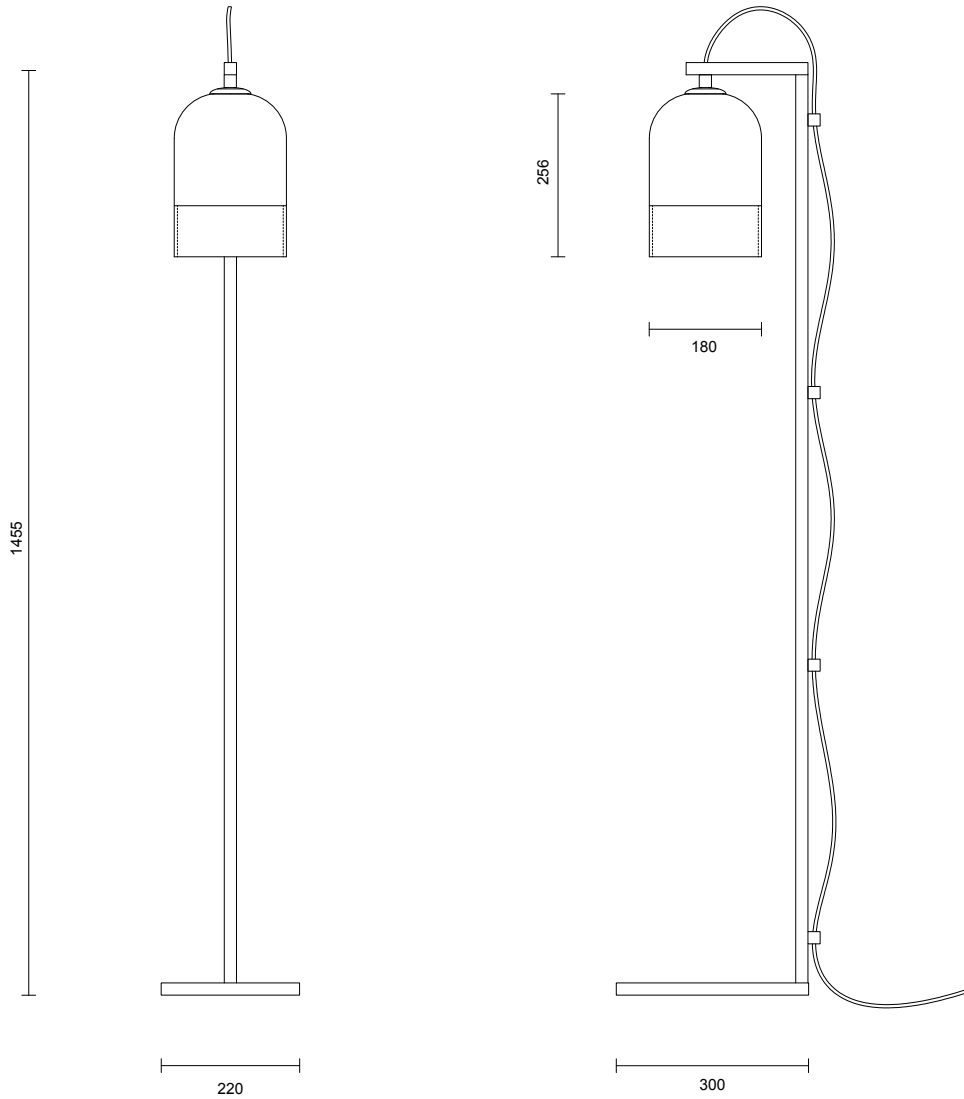

INDI COLLECTION

FLOOR LAMP

SPECIFICATION SHEET

AUSTRALIA / INTERNATIONAL

IN_FL_AU_22V1

ABOUT INDI

Artisans hands move gracefully; weaving lineal lines with considered precision to create the intrinsic Indi Collection. The textured weaving gives a tactile physicality achieved through careful craftsmanship. Indi is a celebration of historic handicrafts meeting contemporary design and modernisation.

* All weave colours available individually or in a 2/3 split combination.

LEAD TIME

6 - 8 weeks

LIGHT SOURCE

240V E14 Fancy Round 4W LED
2700K warm white
400 lumens
Lamp included

WEIGHT

17kg

CERTIFICATION