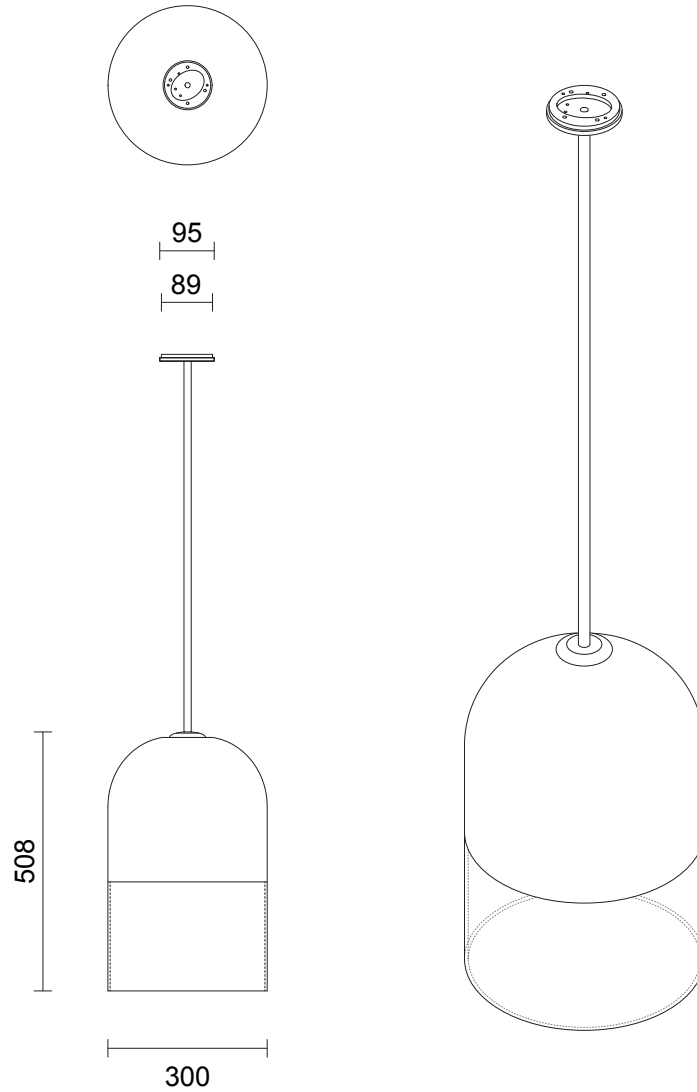

INDI COLLECTION

EXTRA LARGE PENDANT

SPECIFICATION SHEET

AUSTRALIA / INTERNATIONAL

IN_XLP_AU_21V1

ABOUT INDI

Artisans hands move gracefully; weaving lineal lines with considered precision to create the intrinsic Indi Collection. The textured weaving gives a tactile physicality achieved through careful craftsmanship. Indi is a celebration of historic handicrafts meeting contemporary design and modernisation.

LEAD TIME

6 - 8 weeks

LIGHT SOURCE

240V E27 95mm 8W LED
2700K warm white
700 total lumen output
Dimmable
Lamp included

CUSTOMISATION

Variations to rod length and spacing bar can be specified at time of order placement. Standard drop length up to 1200mm. Additional charge will apply for longer drop lengths, price upon request.

WEIGHT
9kg

FITTING FINISHES

Brass
Mid Bronze
Satin Nickel
Black Electroplate
White Powder Coat
Graphite Powder Coat

SHADE COLOURS

Clear

WEAVE COLOURS

Black
Natural
Black and Natural
Sand

CERTIFICATION

CE/AU

WARRANTY

3 years