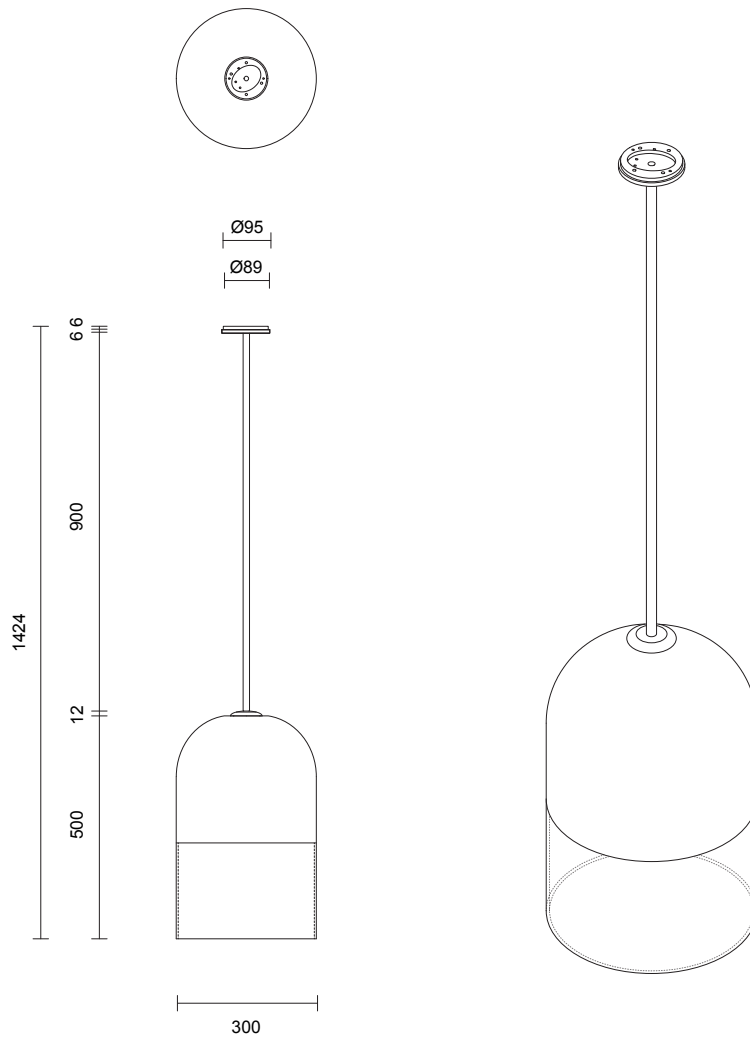

INDI COLLECTION

EXTRA LARGE PENDANT

SPECIFICATION SHEET
AUSTRALIA / INTERNATIONAL

IN_XLP_AU_21V3

ABOUT INDI

Artisans hands move gracefully; weaving lineal lines with considered precision to create the intrinsic Indi Collection. The textured weaving gives a tactile physicality achieved through careful craftsmanship. Indi is a celebration of historic handicrafts meeting contemporary design and modernisation.

* All weave colours available individually or in a 2/3 split combination.

LEAD TIME

6 - 8 weeks

LIGHT SOURCE

240V E27 95mm 8W LED
2700k warm white
700 lumens
Dimmable
Lamp included

ROD LENGTH

Rod lengths range between
400mm - 1600mm, in
increments of 100mm.

WEIGHT

9kg

CERTIFICATION

CE/AU

WARRANTY

3 years

FITTING FINISHES

Brass
Mid Bronze
Satin Nickel
Black Electroplate
White Powder Coat
Graphite Powder Coat

SHADE COLOURS

Clear

WEAVE COLOURS*

Black
Natural
Sand
White
Teal
Olive