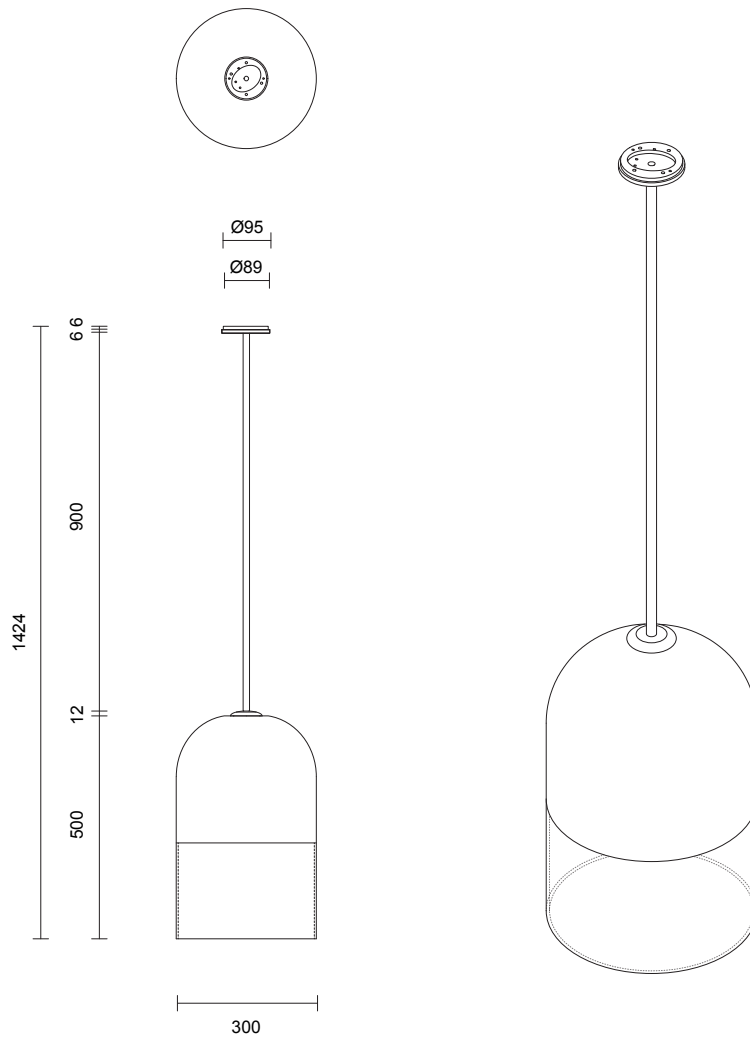

INDI COLLECTION

EXTRA LARGE PENDANT

SPECIFICATION SHEET

AUSTRALIA / INTERNATIONAL

IN_XLP_AU_22V1

ABOUT INDI

Artisans hands move gracefully; weaving lineal lines with considered precision to create the intrinsic Indi Collection. The textured weaving gives a tactile physicality achieved through careful craftsmanship. Indi is a celebration of historic handicrafts meeting contemporary design and modernisation.

* All weave colours available individually or in a 2/3 split combination.

LEAD TIME

6 - 8 weeks

LIGHT SOURCE

240V E27 95mm 8W LED
2700k warm white
700 lumens
Dimmable
Lamp included

ROD LENGTH

Rod lengths range between 400mm - 1600mm, in increments of 100mm.

WEIGHT

8kg

CERTIFICATION

CE/AU

WARRANTY

3 years

FITTING FINISHES

Brass
Mid Bronze
Satin Nickel
Black Electroplate
White Powder Coat
Graphite Powder Coat

SHADE COLOURS

Clear

WEAVE COLOURS*

Black
Natural
Sand
White
Teal
Olive