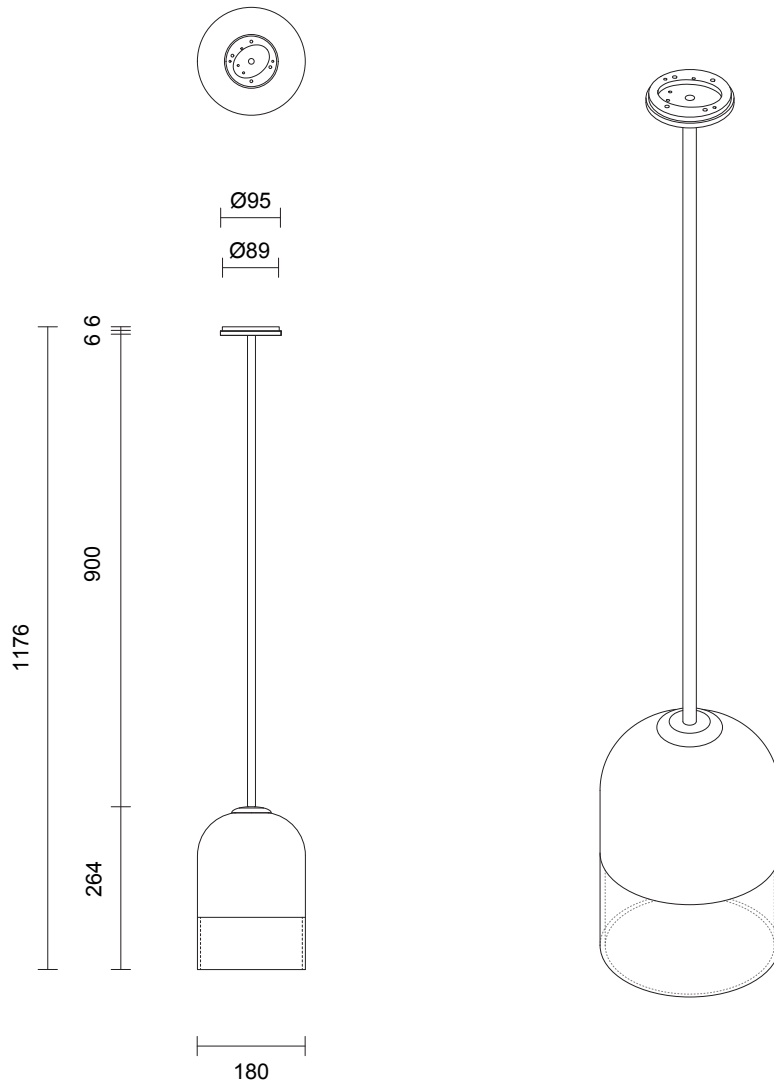

INDI COLLECTION

PENDANT

SPECIFICATION SHEET

AUSTRALIA / INTERNATIONAL

IN_P_AU_21V4

ABOUT INDI

Artisans hands move gracefully; weaving lineal lines with considered precision to create the intrinsic Indi Collection. The textured weaving gives a tactile physicality achieved through careful craftsmanship. Indi is a celebration of historic handicrafts meeting contemporary design and modernisation.

* All weave colours available individually or in a 2/3 split combination.

LEAD TIME

6 - 8 weeks

LIGHT SOURCE

240V E14 Fancy Round 4W LED
2700k warm white
400 lumens
Dimmable
Lamp included

ROD LENGTH

Rod lengths range between 400mm - 1600mm, in increments of 100mm.

WEIGHT

4kg

CERTIFICATION

CE/AU

WARRANTY

3 years

FITTING FINISHES

Brass
Mid Bronze
Satin Nickel
Black Electroplate
White Powder Coat
Graphite Powder Coat

SHADE COLOURS

Clear
Smoke

WEAVE COLOURS

Black
Natural
Sand
White
Teal
Olive