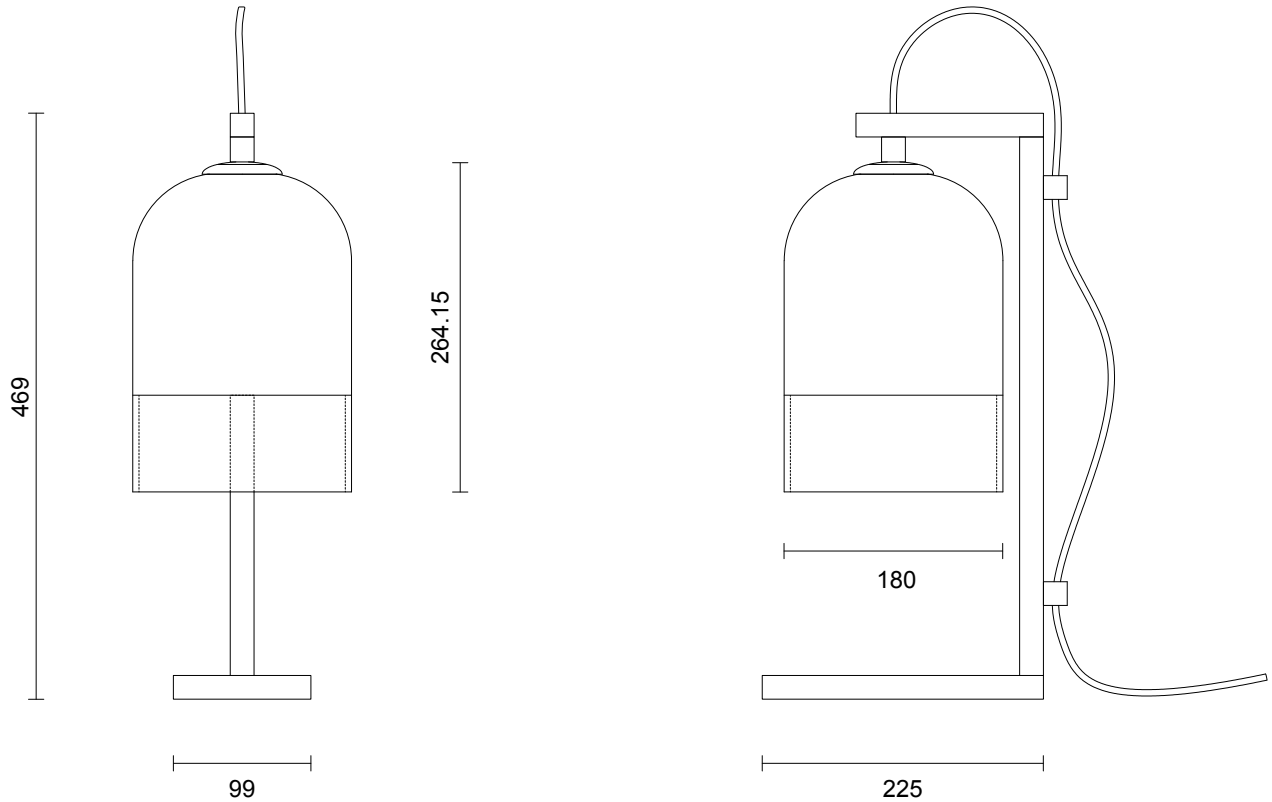

INDI COLLECTION

TABLE LAMP

SPECIFICATION SHEET

AUSTRALIA / INTERNATIONAL

IN_TL_AU_21V1

ABOUT INDI

Artisans hands move gracefully; weaving lineal lines with considered precision to create the intrinsic Indi Collection. The textured weaving gives a tactile physicality achieved through careful craftsmanship. Indi is a celebration of historic handicrafts meeting contemporary design and modernisation.

LEAD TIME

6 - 8 weeks

LIGHT SOURCE

240V E14 Fancy Round 4W LED
2700K warm white
400 lumens
Lamp included

WEIGHT

6kg

CERTIFICATION

CE/AU

WARRANTY

3 years

FITTING FINISHES

Black Electroplate
White Powder Coat
Graphite Powder Coat

SHADE COLOURS

Clear
Smoke

WEAVE COLOURS

Black
Natural
Black and Natural
Sand

FLEX CORD COLOURS

Black
White
Natural Linen
Light Grey Linen
Black and White