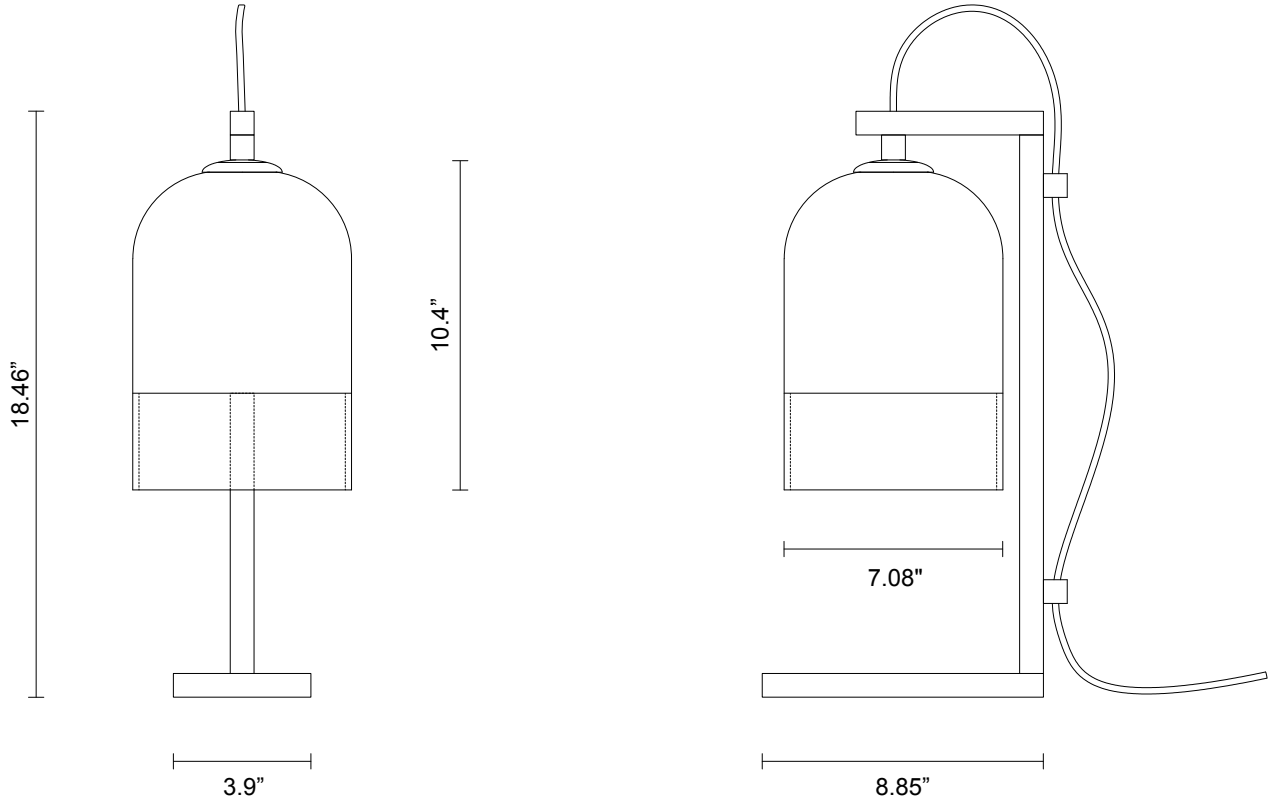

INDI COLLECTION

TABLE LAMP

SPECIFICATION SHEET

NORTH AMERICA

IN_TL_UL_21V1

ABOUT INDI

Artisans hands move gracefully; weaving lineal lines with considered precision to create the intrinsic Indi Collection. The textured weaving gives a tactile physicality achieved through careful craftsmanship. Indi is a celebration of historic handicrafts meeting contemporary design and modernisation.

LEAD TIME

8 - 10 weeks

LIGHT SOURCE

120V E12 4W LED
2700k warm white
350 lumens
Dimmable
Lamp included

WEIGHT

13 lb

CERTIFICATION

US/ETL/CA

WARRANTY

3 years

FITTING FINISHES

Black Electroplate
White Powder Coat
Graphite Powder Coat

SHADE COLOURS

Clear
Smoke

WEAVE COLOURS

Black
Natural
Black and Natural
Sand

FLEX CORD COLOURS

Black
White
Ivory