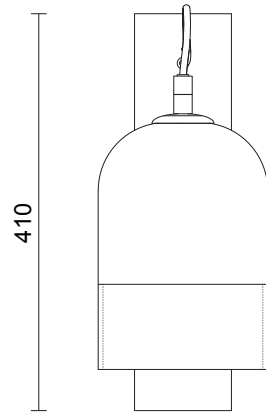

INDI COLLECTION

LARGE WALL SCONCE

SPECIFICATION SHEET

AUSTRALIA / INTERNATIONAL

100

410

180

266.5

LEAD TIME

6 - 8 weeks

LIGHT SOURCE

240V E14 Fancy Round 4W LED
2700K warm white
400 lumens
Dimmable
Lamp included

WEIGHT

5kg

CERTIFICATION

CE/AU