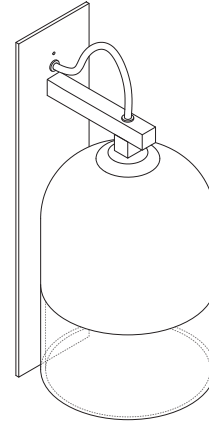

INDI COLLECTION

LARGE WALL SCONCE

SPECIFICATION SHEET

AUSTRALIA / INTERNATIONAL

100

410

180

266.5