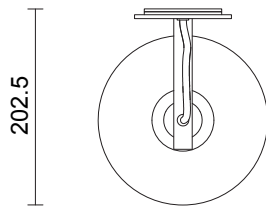

INDI COLLECTION

LARGE WALL SCONCE

SPECIFICATION SHEET

AUSTRALIA / INTERNATIONAL

100

410

180

266.5

LEAD TIME

6 - 8 weeks

LIGHT SOURCE

240V E14 Fancy Round 4W LED
2700K warm white
400 lumens
Dimmable
Lamp included

WEIGHT

5kg

CERTIFICATION

CE/AU