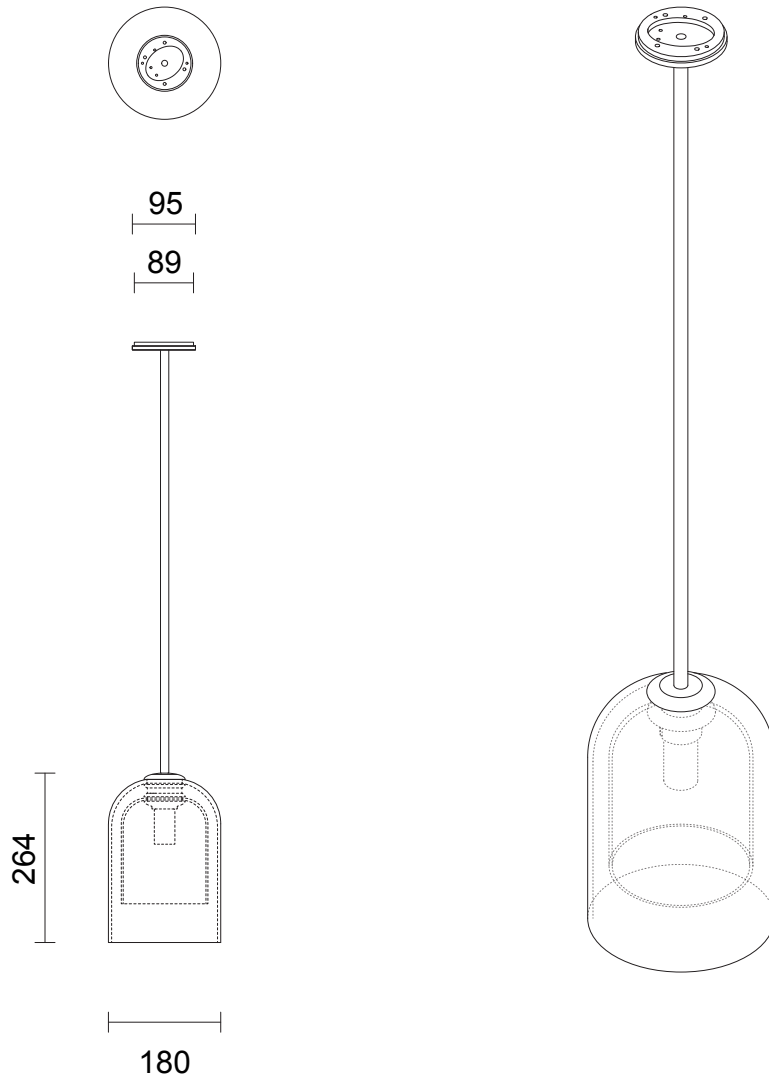

LUMI COLLECTION

PENDANT

SPECIFICATION SHEET

AUSTRALIA / INTERNATIONAL

LU_P_AU_21V1

ABOUT LUMI

Cocooned and cradled together in perfect symmetry, the Lumi collection is the primary design of Articolo's expansive history. Born through the possibilities of contemporary glass design, the Lumi collection reflects a timeless and refined elegance with the simplicity of its form.

LEAD TIME

6 - 8 weeks

LIGHT SOURCE

240V E14 Fancy Round 4W LED
2700K warm white
400 lumens
Dimmable
Lamp included

CUSTOMISATION

Variations to rod length can be specified at time of order placement.
Standard drop length up to 1200mm. Additional charge will apply for longer drop lengths, price upon request.

WEIGHT
6kg

FITTING FINISHES

Brass
Mid Bronze
Satin Nickel
Black Electroplate
White Powder Coat
Graphite Powder Coat

EXTERIOR SHADE COLOUR

Clear
Smoke
Grey
Drunken Emerald

INTERIOR SHADE COLOUR

Frosted White
Frosted Smoke
Smoke
Grey
Drunken Emerald

CERTIFICATION
CE/AU

WARRANTY
3 years