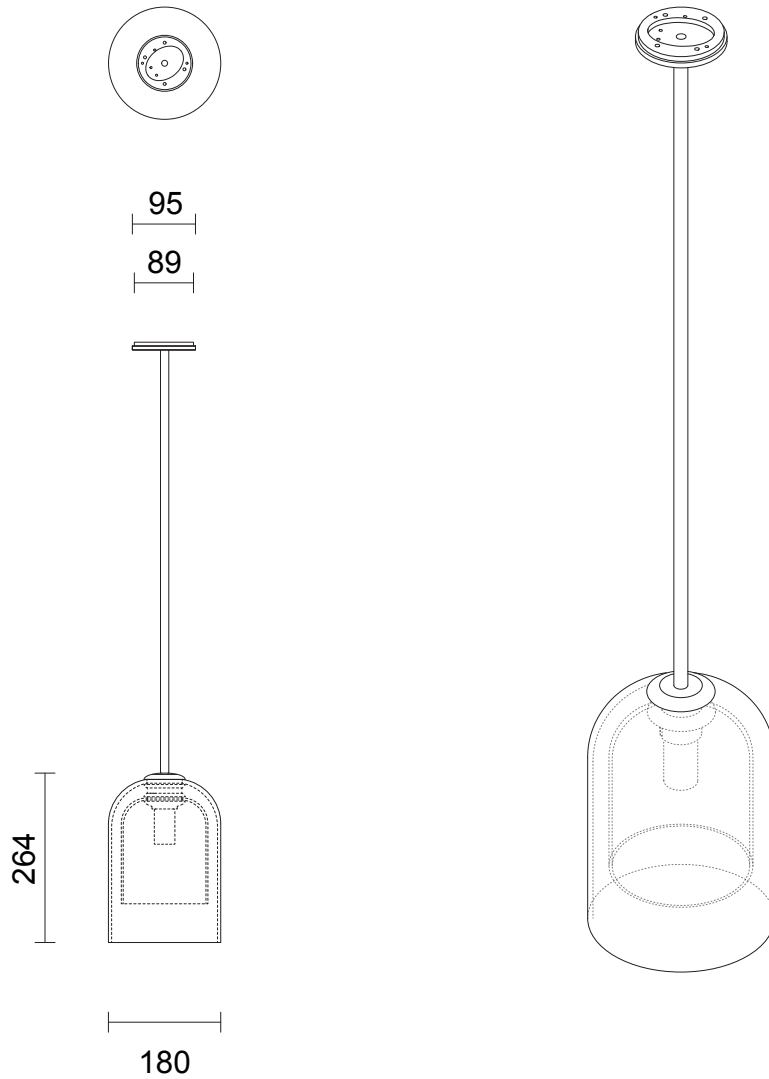

LUMI COLLECTION

PENDANT

SPECIFICATION SHEET

AUSTRALIA / INTERNATIONAL

LU_P_AU_21V2

ABOUT LUMI

Cocooned and cradled together in perfect symmetry, the Lumi collection is the primary design of Articolo's expansive history. Born through the possibilities of contemporary glass design, the Lumi collection reflects a timeless and refined elegance with the simplicity of its form.

LEAD TIME

6 - 8 weeks

LIGHT SOURCE

240V E14 Fancy Round 4W LED
2700K warm white
400 lumens
Dimmable
Lamp included

CUSTOMISATION

Variations to rod length can be specified at time of order placement.
Standard drop length up to 1200mm. Additional charge will apply for longer drop lengths, price upon request.

WEIGHT

6kg

CERTIFICATION

CE/AU

WARRANTY

3 years

FITTING FINISHES

Brass
Mid Bronze
Satin Nickel
Black Electroplate
White Powder Coat
Graphite Powder Coat

EXTERIOR SHADE COLOUR

Clear
Smoke
Grey
Drunken Emerald

INTERIOR SHADE COLOUR

Frosted White
Frosted Smoke
Smoke
Grey
Frosted Grey
Drunken Emerald