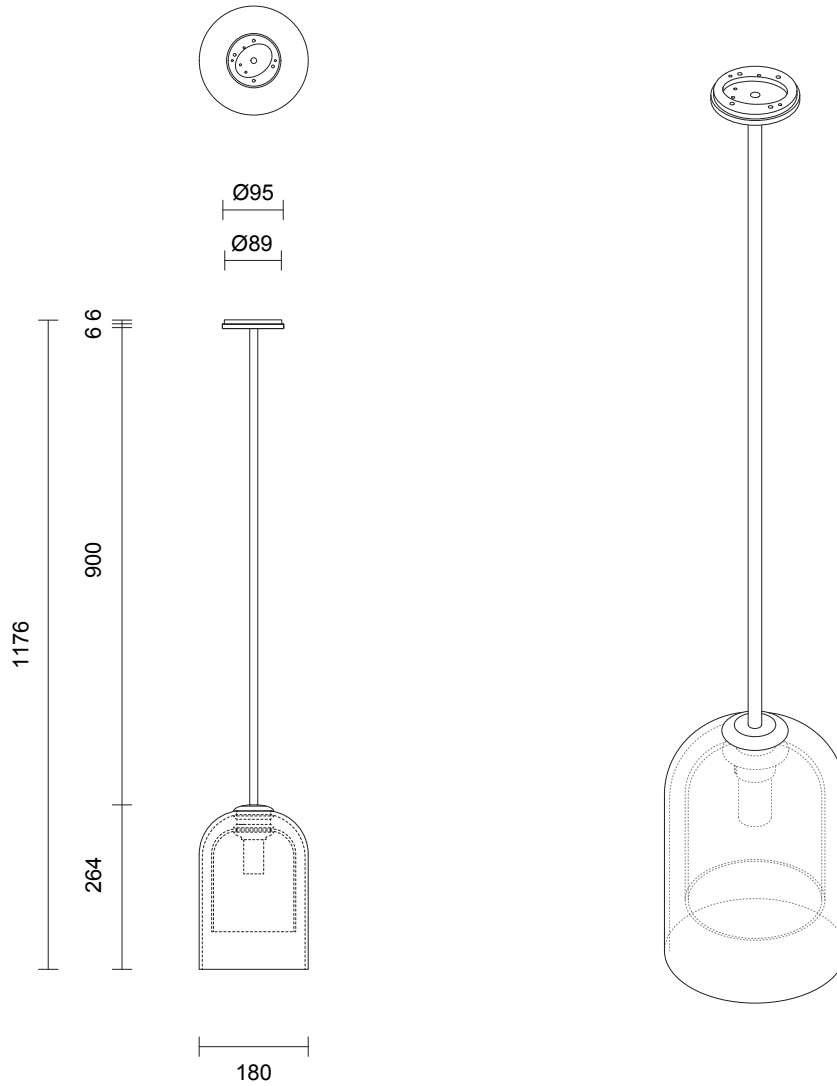

LUMI COLLECTION

PENDANT

SPECIFICATION SHEET

AUSTRALIA / INTERNATIONAL

LU_P_AU_21V4

ABOUT LUMI

Cocooned and cradled together in perfect symmetry, the Lumi collection is the primary design of Articolo's expansive history. Born through the possibilities of contemporary glass design, the Lumi collection reflects a timeless and refined elegance with the simplicity of its form.

LEAD TIME

6 - 8 weeks

LIGHT SOURCE

240V E14 Fancy Round 4W LED
2700k warm white
400 lumens
Dimmable
Lamp included

ROD LENGTH

Rod lengths range between
400mm - 1600mm, in
increments of 100mm.

WEIGHT

6kg

CERTIFICATION

CE/AU

WARRANTY

3 years

FITTING FINISHES

Brass
Mid Bronze
Satin Nickel
Black Electroplate
White Powder Coat
Graphite Powder Coat

EXTERIOR SHADE COLOUR

Clear
Smoke
Grey
Drunken Emerald

INTERIOR SHADE COLOUR

Frosted White
Frosted Smoke
Smoke
Grey
Frosted Grey
Drunken Emerald