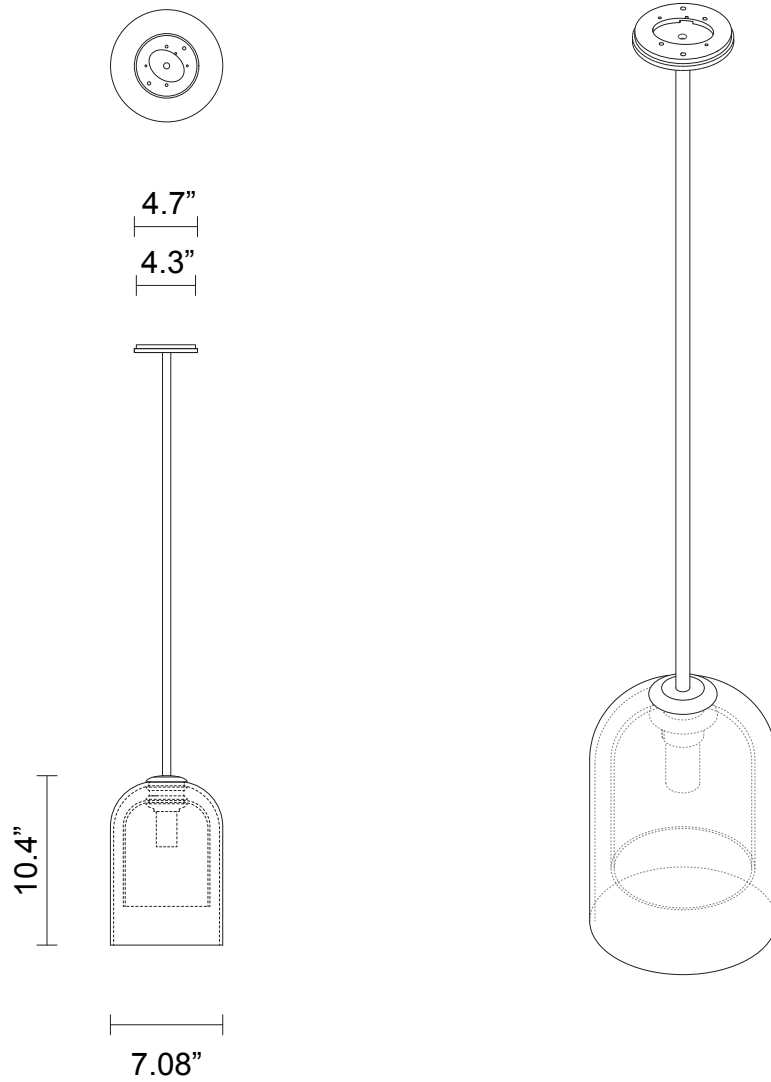

LUMI COLLECTION

PENDANT

SPECIFICATION SHEET

NORTH AMERICA

LU_P_UL_21V2

ABOUT LUMI

Cocooned and cradled together in perfect symmetry, the Lumi collection is the primary design of Articolo's expansive history. Born through the possibilities of contemporary glass design, the Lumi collection reflects a timeless and refined elegance with the simplicity of its form.

LEAD TIME

8 - 10 weeks

LIGHT SOURCE

120V E12 4W LED
2700k warm white
350 lumens
Dimmable
Lamp included

INSTALLATION

Supplied with mounting plate to fit 4.0/3.5 Jbox

CUSTOMISATION

Standard drop length up to 47". Additional charge will apply for longer drop lengths, price upon request.

WEIGHT

11 lb

CERTIFICATION

US/ETL/CA

WARRANTY

3 years

FITTING FINISHES

Brass
Mid Bronze
Satin Nickel
Black Electroplate
White Powder Coat
Graphite Powder Coat

EXTERIOR SHADE COLOUR

Clear
Smoke
Grey
Drunken Emerald

INTERIOR SHADE COLOUR

Frosted White
Frosted Smoke
Smoke
Grey
Frosted Grey
Drunken Emerald