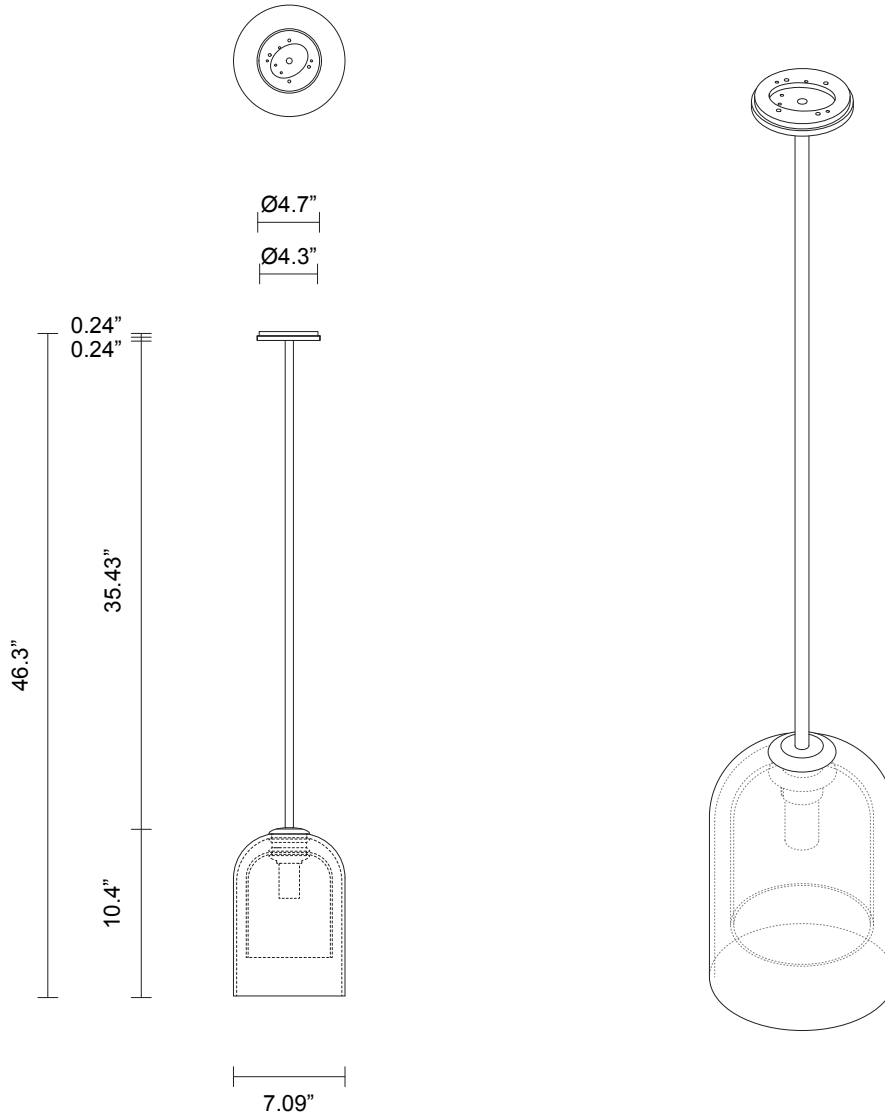

LUMI COLLECTION

PENDANT

SPECIFICATION SHEET

NORTH AMERICA

LU_P_UL_21V4

ABOUT LUMI

Cocooned and cradled together in perfect symmetry, the Lumi collection is the primary design of Articolo's expansive history. Born through the possibilities of contemporary glass design, the Lumi collection reflects a timeless and refined elegance with the simplicity of its form.

LEAD TIME

8 - 10 weeks

LIGHT SOURCE

120V E12 4W LED
2700k warm white
350 lumens
Dimmable
Lamp included

INSTALLATION

Supplied with mounting plate to fit 4.0/3.5 Jbox

ROD LENGTH

Rod lengths range between 15.75" (400mm) - 63" (1600mm), in increments of 3.94" (100mm).

WEIGHT

11 lb

CERTIFICATION

US/ETL/CA

WARRANTY

3 years

FITTING FINISHES

Brass
Mid Bronze
Satin Nickel
Black Electroplate
White Powder Coat
Graphite Powder Coat

EXTERIOR SHADE COLOUR

Clear
Smoke
Grey
Drunken Emerald

INTERIOR SHADE COLOUR

Frosted White
Frosted Smoke
Smoke
Grey
Frosted Grey
Drunken Emerald