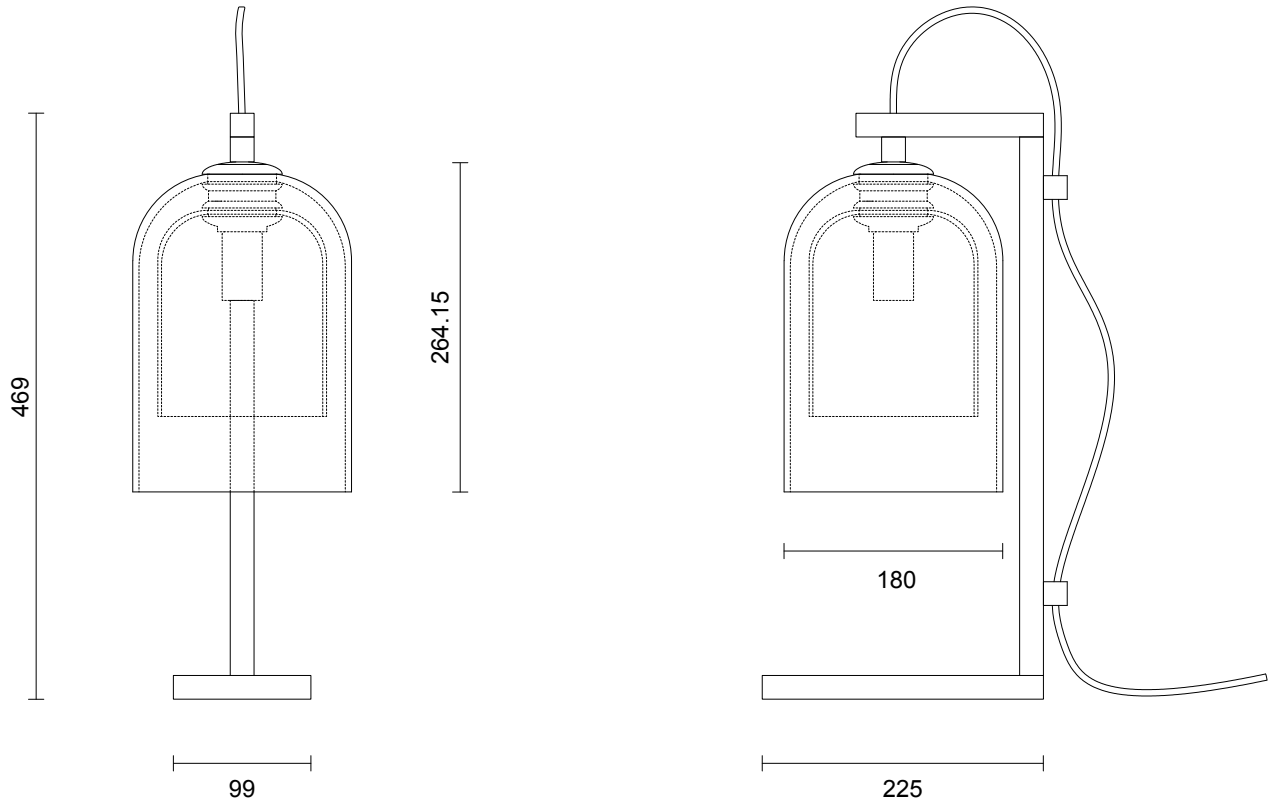

LUMI COLLECTION

TABLE LAMP

SPECIFICATION SHEET

AUSTRALIA / INTERNATIONAL

LU_TL_AU_21V1

ABOUT LUMI

Cocooned and cradled together in perfect symmetry, the Lumi collection is the primary design of Articolo's expansive history. Born through the possibilities of contemporary glass design, the Lumi collection reflects a timeless and refined elegance with the simplicity of its form.

LEAD TIME

6 - 8 weeks

LIGHT SOURCE

240V E14 Fancy Round 4W LED
2700K warm white
400 lumens
Lamp included

WEIGHT

6kg

CERTIFICATION

CE/AU

WARRANTY

3 years

FITTING FINISHES

Black Electroplate
White Powder Coat
Graphite Powder Coat

EXTERIOR SHADE COLOUR

Clear
Smoke
Grey
Drunken Emerald

INTERIOR SHADE COLOUR

Frosted White
Frosted Smoke
Smoke
Grey
Drunken Emerald

FLEX CORD COLOURS

Black
White
Natural Linen
Light Grey Linen
Black and White