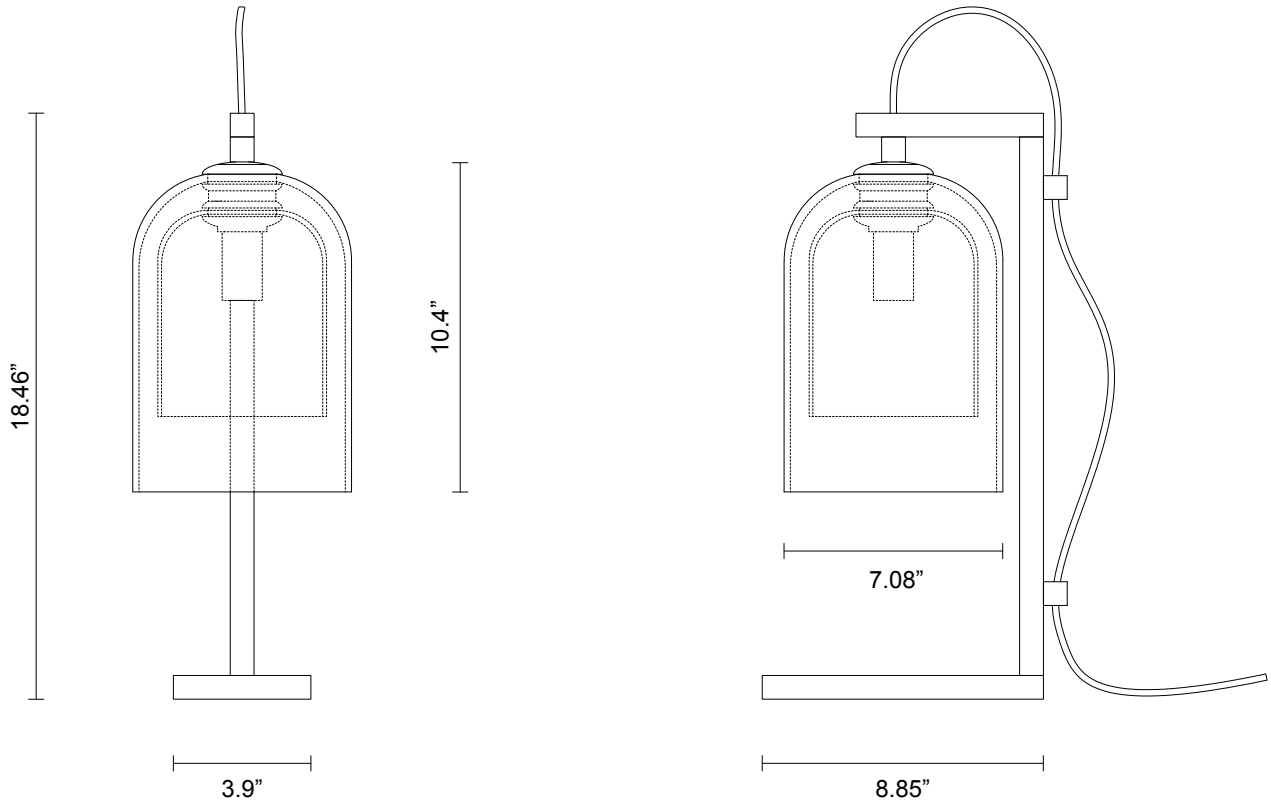

LUMI COLLECTION

TABLE LAMP

SPECIFICATION SHEET

NORTH AMERICA

LU_TL_UL_21V2

ABOUT LUMI

Cocooned and cradled together in perfect symmetry, the Lumi collection is the primary design of Articolo's expansive history. Born through the possibilities of contemporary glass design, the Lumi collection reflects a timeless and refined elegance with the simplicity of its form.

LEAD TIME

8 - 10 weeks

LIGHT SOURCE

120V E12 4W LED
2700k warm white
350 lumens
Dimmable
Lamp included

WEIGHT

13 lb

CERTIFICATION

US/ETL/CA

WARRANTY

3 years

FITTING FINISHES

Black Electroplate
White Powder Coat
Graphite Powder Coat

EXTERIOR SHADE COLOUR

Clear
Smoke
Grey
Drunken Emerald

INTERIOR SHADE COLOUR

Frosted White
Frosted Smoke
Smoke
Grey
Frosted Grey
Drunken Emerald

FLEX CORD COLOURS

Black
White
Ivory