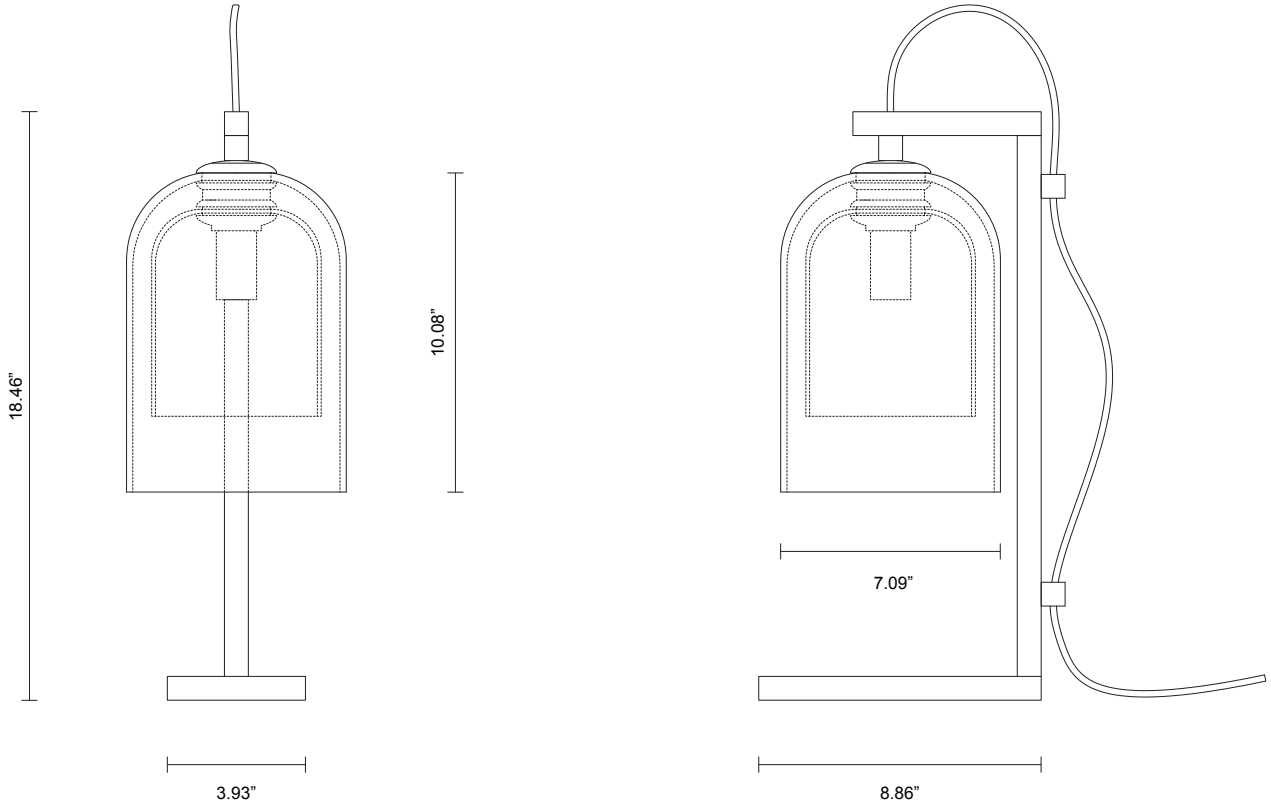

LUMI COLLECTION

TABLE LAMP

SPECIFICATION SHEET

NORTH AMERICA

LU_TL_UL_22V1

ABOUT LUMI

Cocooned and cradled together in perfect symmetry, the Lumi collection is the primary design of Articolo's expansive history. Born through the possibilities of contemporary glass design, the Lumi collection reflects a timeless and refined elegance with the simplicity of its form.

LEAD TIME

8 - 10 weeks

LIGHT SOURCE

120V E12 4W LED
2700k warm white
350 lumens
Lamp included

WEIGHT

13 lb

CERTIFICATION

US/ETL/CA

WARRANTY

3 years

FITTING FINISHES

Brass
Black Ace Powder Coat
White Powder Coat
Graphite Powder Coat

EXTERIOR SHADE COLOUR

Clear
Smoke
Grey
Drunken Emerald

INTERIOR SHADE COLOUR

Frosted White
Frosted Smoke
Smoke
Grey
Frosted Grey
Drunken Emerald

FLEX CORD COLOURS

White
Black
Ivory
Mid Grey
Natural Linen