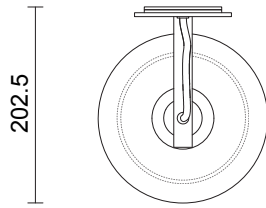

LUMI COLLECTION

WALL SCONCE

SPECIFICATION SHEET

AUSTRALIA / INTERNATIONAL

100

410

180

266.5

LEAD TIME

6 - 8 weeks

LIGHT SOURCE

240V E14 Fancy Round 4W LED
2700K warm white
400 lumens
Lamp included

WEIGHT

5kg

CERTIFICATION

CE/AU