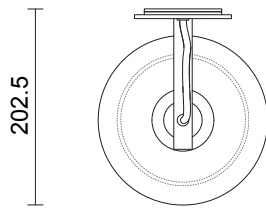

LUMI COLLECTION

WALL SCONCE

SPECIFICATION SHEET

AUSTRALIA / INTERNATIONAL

100

410

180

266.5

LEAD TIME

6 - 8 weeks

LIGHT SOURCE

240V E14 Fancy Round 4W LED
2700K warm white
400 lumens
Lamp included

WEIGHT

5kg

CERTIFICATION

CE/AU