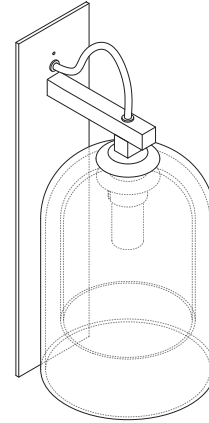

LUMI COLLECTION

WALL SCONCE

SPECIFICATION SHEET

AUSTRALIA / INTERNATIONAL

100

410

180

266.5