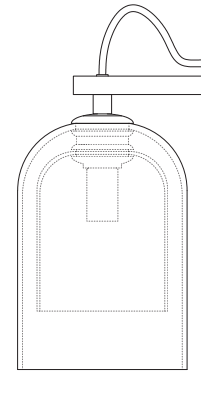

LUMI COLLECTION

WALL SCONCE

SPECIFICATION SHEET

AUSTRALIA / INTERNATIONAL

100

410

180

266.5