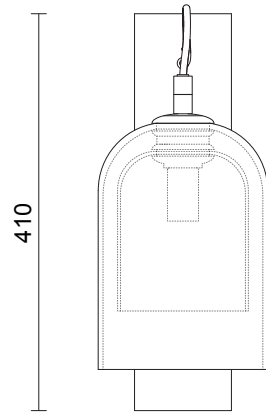

LUMI COLLECTION

WALL SCONCE

SPECIFICATION SHEET

AUSTRALIA / INTERNATIONAL

100

410

180

266.5