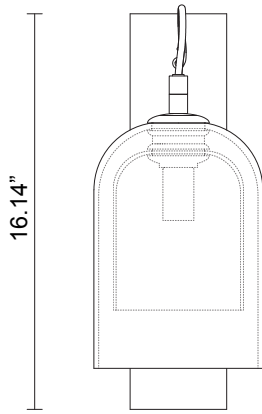

LUMI COLLECTION

WALL SCONCE

SPECIFICATION SHEET

NORTH AMERICA

3.94"

7.08"

10.5"

LU_WS_UL_21V2

LEAD TIME

8 - 10 weeks

LIGHT SOURCE

120V E12 4W LED
2700k warm white
350 lumens
Dimmable
Lamp included

INSTALLATION

Supplied with mounting plate to fit 4.0/3.5 Jbox

WEIGHT

11 lb