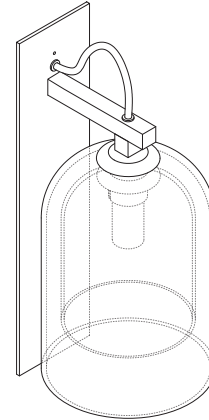

LUMI COLLECTION

WALL SCONCE

SPECIFICATION SHEET

NORTH AMERICA

3.94"

7.08"

10.5"

LU_WS_UL_21V2