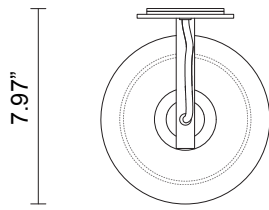

LUMI COLLECTION

WALL SCONCE

SPECIFICATION SHEET

NORTH AMERICA

3.94"

7.08"

10.5"

LU_WS_UL_21V2