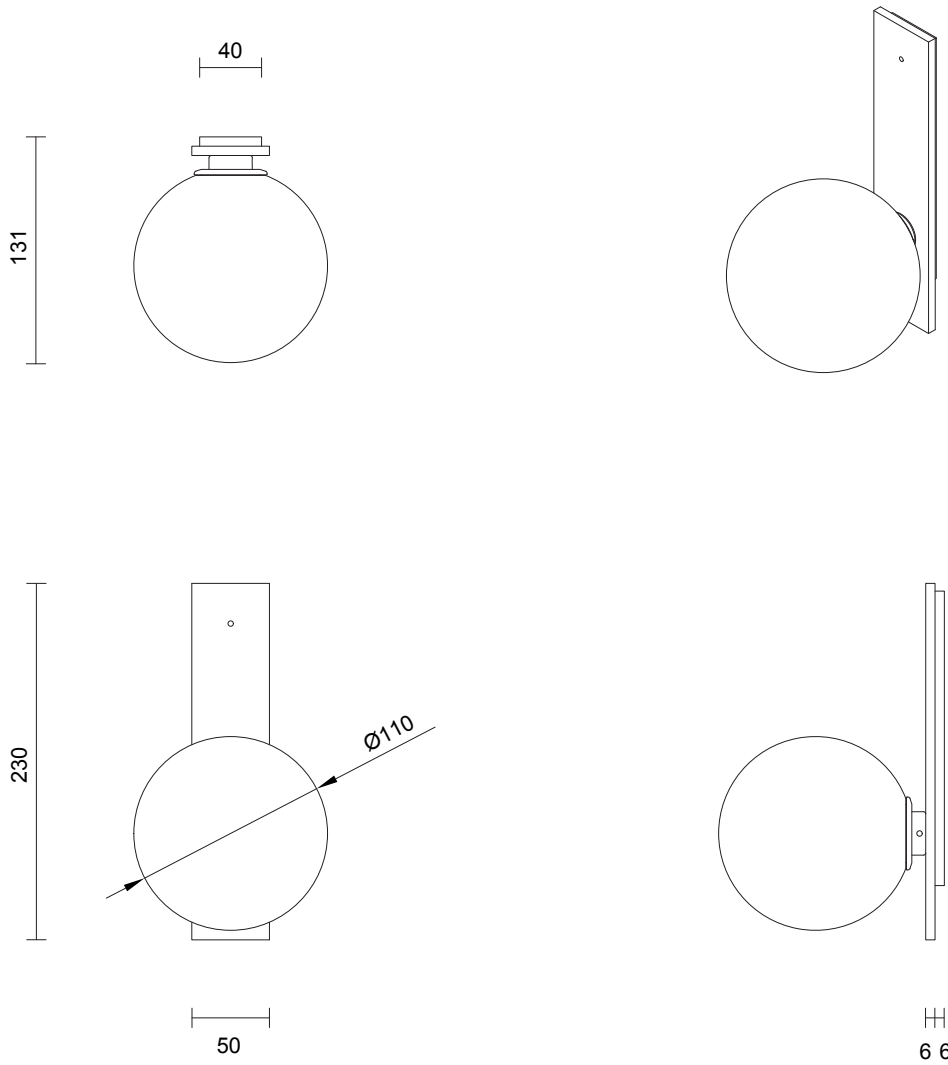

SCANDI COLLECTION

FLAT WALL SCONCE

SPECIFICATION SHEET

AUSTRALIA / INTERNATIONAL

SC_FWS_AU_22V1

ABOUT SCANDI

The Scandi Collection evokes Nordic sensibility and quiet refined simplicity. The small spherical bubbles spiral around the sphere, creating breathtaking ethereal shadow play movement on the walls.

LEAD TIME

6 - 8 weeks

LIGHT SOURCE

12V G4 2W LED bipin
2700k warm white
200 lumens
Dimmable
Lamp included

INSTALLATION

Supplied with external driver

WEIGHT

2kg