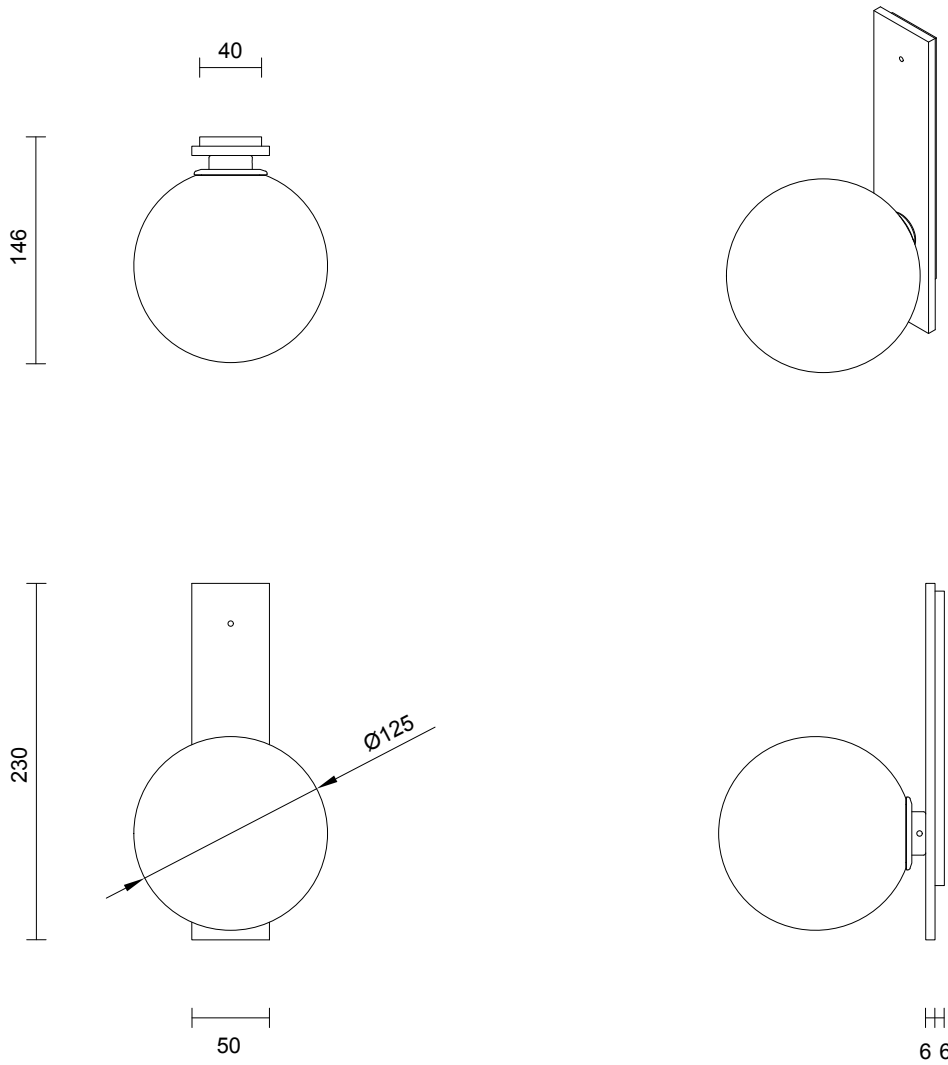

SCANDI COLLECTION

FLAT WALL SCONCE

SPECIFICATION SHEET

AUSTRALIA / INTERNATIONAL

SC_FWS_AU_22V3

ABOUT SCANDI

The Scandi Collection evokes Nordic sensibility and quiet refined simplicity. The small spherical bubbles spiral around the sphere, creating breathtaking ethereal shadow play movement on the walls.

LEAD TIME

6 - 8 weeks

LIGHT SOURCE

12V G4 2W LED bipin
2700k warm white
200 lumens
Dimmable
Lamp included

INSTALLATION

Supplied with external driver

WEIGHT

2kg