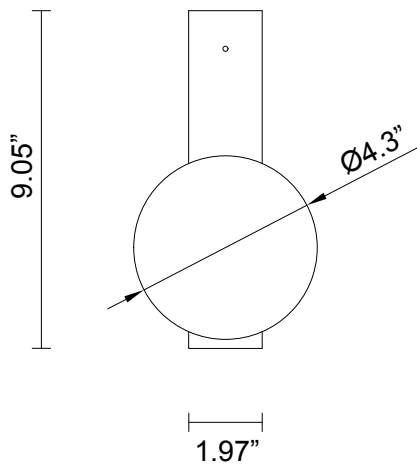

SCANDI COLLECTION

FLAT WALL SCONCE

SPECIFICATION SHEET

NORTH AMERICA

SC_FWS_UL_21V1

ABOUT SCANDI

The Scandi Collection evokes Nordic sensibility and quiet refined simplicity. The small spherical bubbles spiral around the sphere, creating breathtaking ethereal shadow play movement on the walls.

LEAD TIME

8 - 10 weeks

LIGHT SOURCE

12V G4 2.5W LED bipin
2700k warm white
250 lumens
Dimmable
Lamp included

INSTALLATION

Supplied with external driver and mounting plate to fit
4.0/3.5 Jbox

WEIGHT

4 lb

CERTIFICATION

US/ETL/CA

WARRANTY

3 years

FITTING DESIGN

Flat
Kick
Round

FITTING FINISH

Brass
Mid Bronze
Satin Nickel
Black Electroplate
White Powder Coat
Graphite Powder Coat

SHADE COLOURS

Clear
Smoke