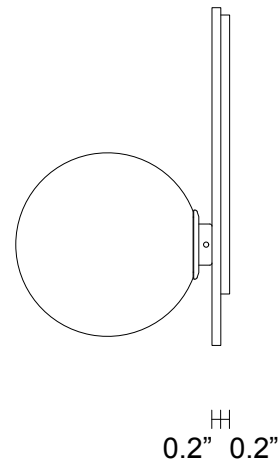

SCANDI COLLECTION

FLAT WALL SCONCE

SPECIFICATION SHEET

NORTH AMERICA

SC_FWS_UL_21V1

ABOUT SCANDI

The Scandi Collection evokes Nordic sensibility and quiet refined simplicity. The small spherical bubbles spiral around the sphere, creating breathtaking ethereal shadow play movement on the walls.

LEAD TIME

8 - 10 weeks

LIGHT SOURCE

12V G4 2.5W LED bipin
2700k warm white
250 lumens
Dimmable
Lamp included

INSTALLATION

Supplied with external driver and mounting plate to fit
4.0/3.5 Jbox

WEIGHT

4 lb

CERTIFICATION

US/ETL/CA

WARRANTY

3 years

FITTING DESIGN

Flat
Kick
Round

FITTING FINISH

Brass
Mid Bronze
Satin Nickel
Black Electroplate
White Powder Coat
Graphite Powder Coat

SHADE COLOURS

Clear
Smoke