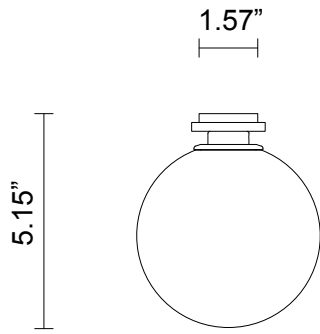

SCANDI COLLECTION

FLAT WALL SCONCE

SPECIFICATION SHEET

NORTH AMERICA

SC_FWS_UL_21V1

ABOUT SCANDI

The Scandi Collection evokes Nordic sensibility and quiet refined simplicity. The small spherical bubbles spiral around the sphere, creating breathtaking ethereal shadow play movement on the walls.

LEAD TIME

8 - 10 weeks

LIGHT SOURCE

12V G4 2.5W LED bipin
2700k warm white
250 lumens
Dimmable
Lamp included

INSTALLATION

Supplied with external driver and mounting plate to fit
4.0/3.5 Jbox

WEIGHT

4 lb

CERTIFICATION

US/ETL/CA

WARRANTY

3 years

FITTING DESIGN

Flat
Kick
Round

FITTING FINISH

Brass
Mid Bronze
Satin Nickel
Black Electroplate
White Powder Coat
Graphite Powder Coat

SHADE COLOURS

Clear
Smoke