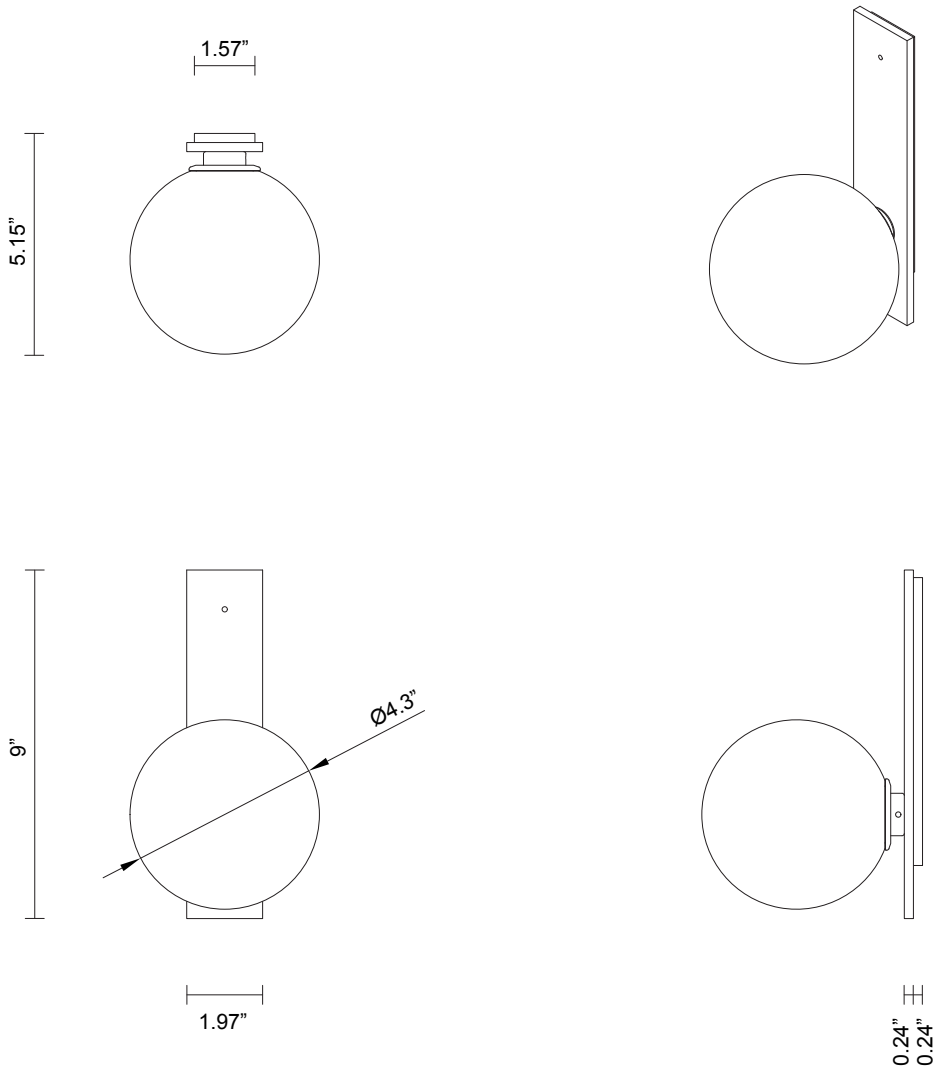

SCANDI COLLECTION

FLAT WALL SCONCE

SPECIFICATION SHEET

NORTH AMERICA

SC_FWS_UL_22V1

ABOUT SCANDI

The Scandi Collection evokes Nordic sensibility and quiet refined simplicity. The small spherical bubbles spiral around the sphere, creating breathtaking ethereal shadow play movement on the walls.

LEAD TIME

8 - 10 weeks

LIGHT SOURCE

12V G4 2.5W LED bipin
2700k warm white
250 lumens
Dimmable
Lamp included

INSTALLATION

Supplied with external driver and mounting plate to fit 4.0/3.5 Jbox

WEIGHT

4 lb

CERTIFICATION

US/ETL/CA

WARRANTY

3 years

FITTING DESIGN

Flat
Kick
Round

FITTING FINISH

Brass
Mid Bronze
Satin Nickel
Black Electroplate
White Powder Coat
Graphite Powder Coat

SHADE COLOURS

Smoke