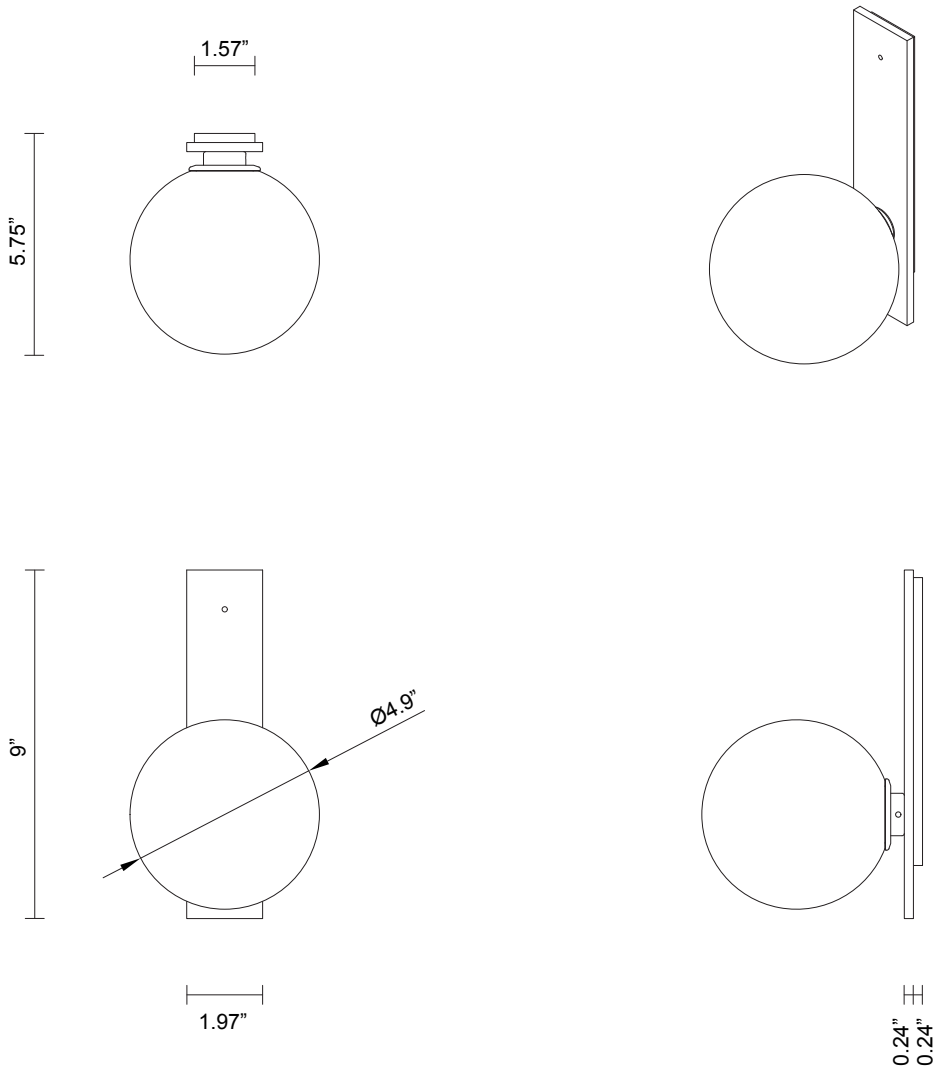

SCANDI COLLECTION

FLAT WALL SCONCE

SPECIFICATION SHEET

NORTH AMERICA

SC_FWS_UL_22V2

ABOUT SCANDI

The Scandi Collection evokes Nordic sensibility and quiet refined simplicity. The small spherical bubbles spiral around the sphere, creating breathtaking ethereal shadow play movement on the walls.

LEAD TIME

8 - 10 weeks

LIGHT SOURCE

12V G4 2.5W LED bipin
2700k warm white
250 lumens
Dimmable
Lamp included

INSTALLATION

Supplied with external driver and mounting plate to fit 4.0/3.5 Jbox

WEIGHT

4 lb

CERTIFICATION

US/ETL/CA

WARRANTY

3 years

FITTING DESIGN

Flat
Kick
Round

FITTING FINISH

Brass
Mid Bronze
Satin Nickel
Black Electroplate
White Powder Coat
Graphite Powder Coat

SHADE COLOURS

Smoke