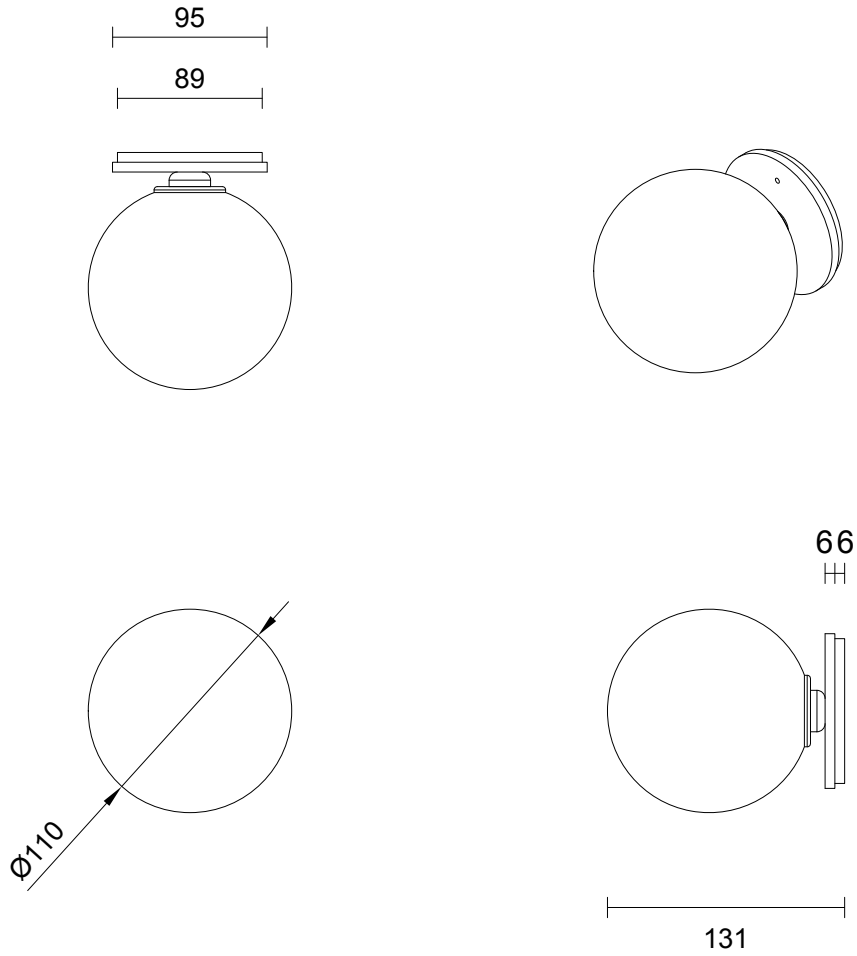

SCANDI COLLECTION

ROUND WALL SCONCE

SPECIFICATION SHEET

AUSTRALIA / INTERNATIONAL

SC_RWS_AU_21V1

ABOUT SCANDI

The Scandi Collection evokes Nordic sensibility and quiet refined simplicity. The small spherical bubbles spiral around the sphere, creating breathtaking ethereal shadow play movement on the walls.

LEAD TIME

6 - 8 weeks

LIGHT SOURCE

12V G4 2W LED bipin
2700k warm white
200 lumens
Dimmable
Lamp included

INSTALLATION

Supplied with external driver

WEIGHT

2kg