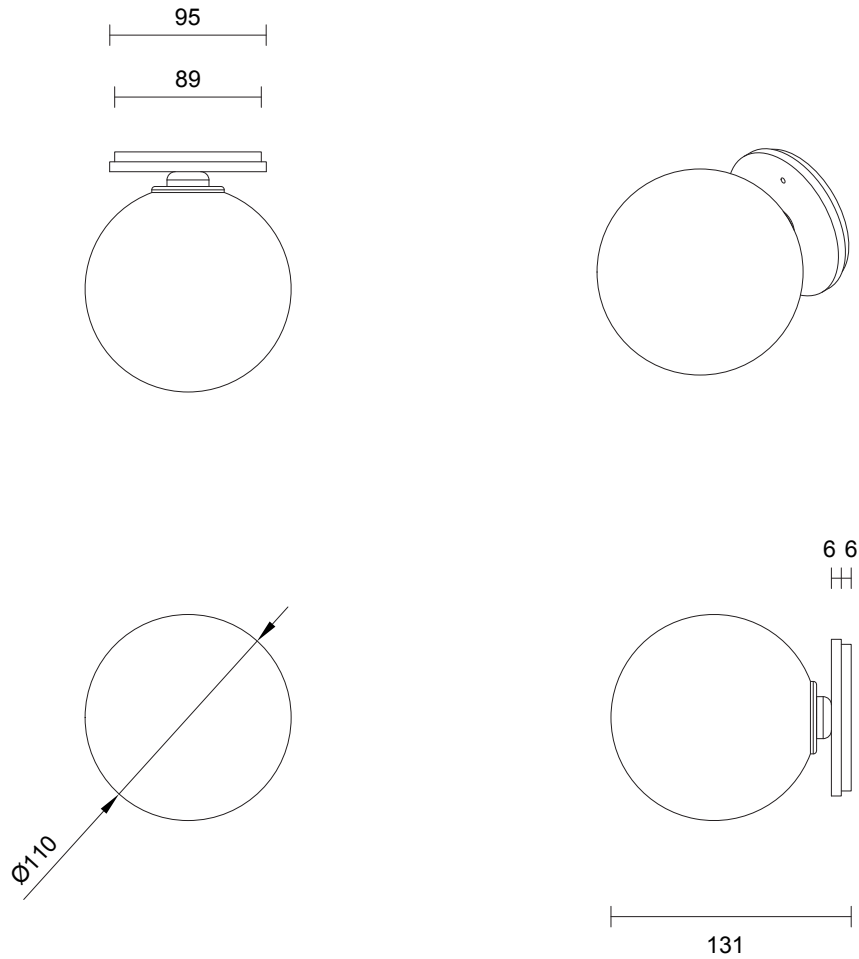

SCANDI COLLECTION

ROUND WALL SCONCE

SPECIFICATION SHEET

AUSTRALIA / INTERNATIONAL

SC_RWS_AU_22V1

ABOUT SCANDI

The Scandi Collection evokes Nordic sensibility and quiet refined simplicity. The small spherical bubbles spiral around the sphere, creating breathtaking ethereal shadow play movement on the walls.

LEAD TIME

6 - 8 weeks

LIGHT SOURCE

12V G4 2W LED bipin
2700k warm white
200 lumens
Dimmable
Lamp included

INSTALLATION

Supplied with external driver

WEIGHT

2kg

CERTIFICATION

CE/AU

WARRANTY

3 years

FITTING DESIGN

Flat
Kick
Round

FITTING FINISH

Brass
Mid Bronze
Satin Nickel
Black Electroplate
White Powder Coat
Graphite Powder Coat

SHADE COLOURS

Smoke