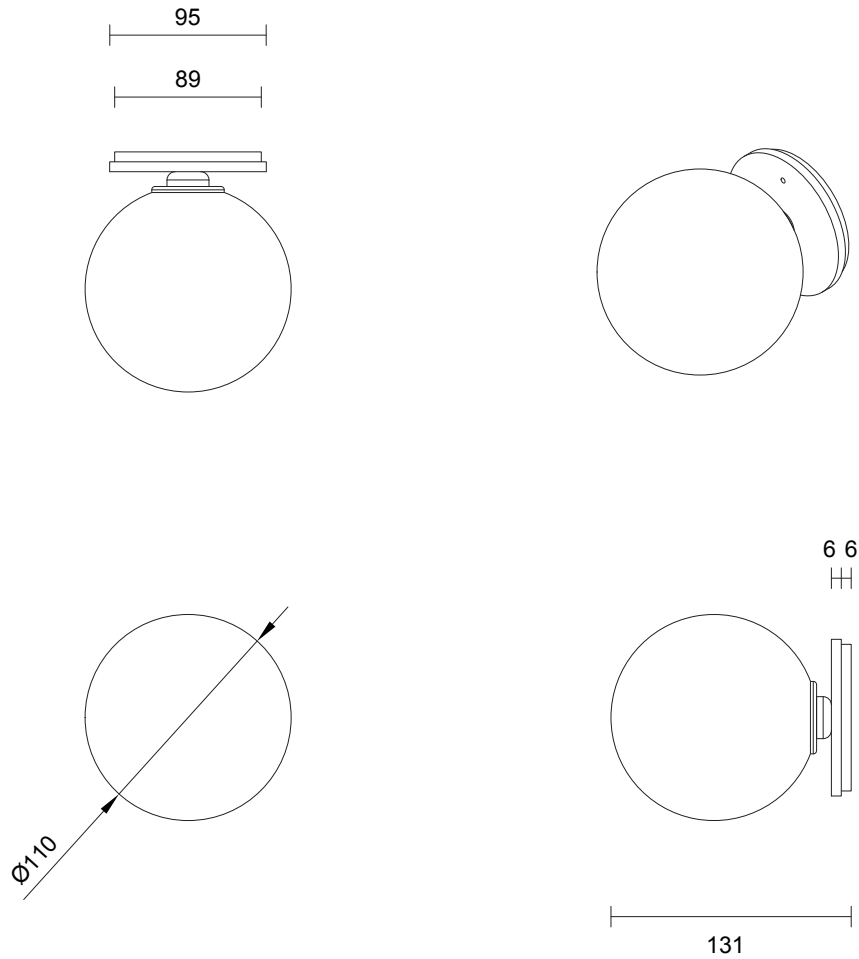

SCANDI COLLECTION

ROUND WALL SCONCE

SPECIFICATION SHEET

AUSTRALIA / INTERNATIONAL

SC_RWS_AU_22V2

ABOUT SCANDI

The Scandi Collection evokes Nordic sensibility and quiet refined simplicity. The small spherical bubbles spiral around the sphere, creating breathtaking ethereal shadow play movement on the walls.

LEAD TIME

6 - 8 weeks

LIGHT SOURCE

12V G4 2.5W LED bipin
2700k warm white
250 lumens
Dimmable
Lamp included

INSTALLATION

Supplied with external driver

WEIGHT

2kg