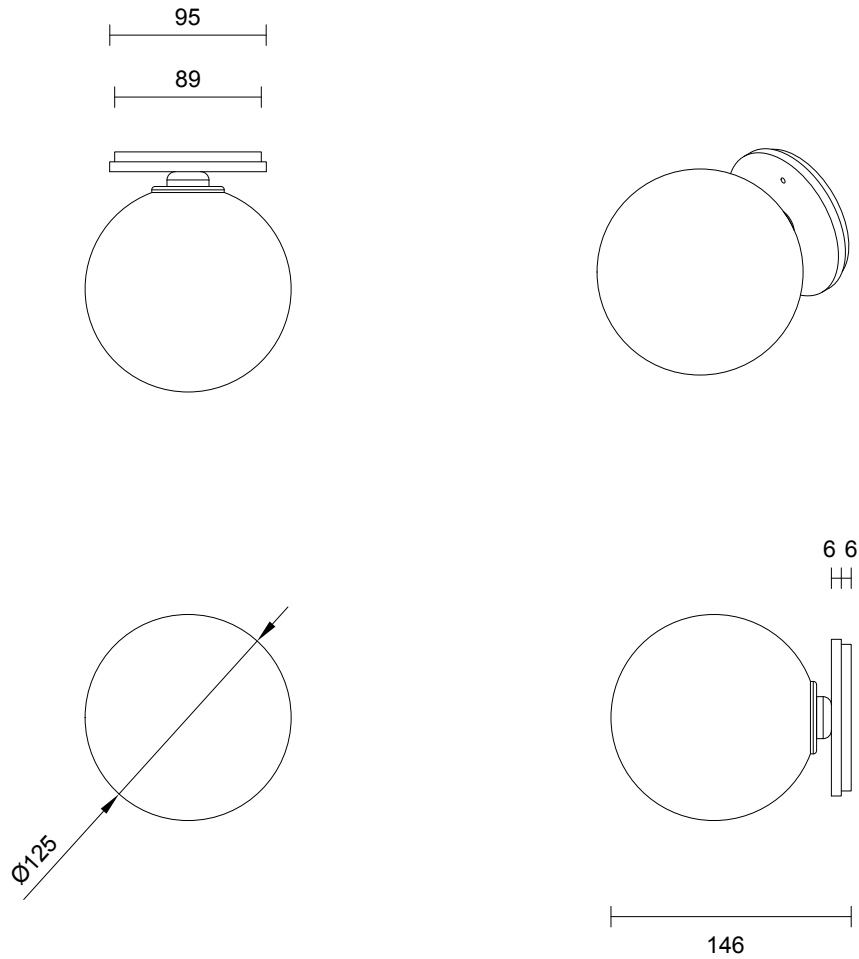

SCANDI COLLECTION

ROUND WALL SCONCE

SPECIFICATION SHEET

AUSTRALIA / INTERNATIONAL

SC_RWS_AU_22V1

ABOUT SCANDI

The Scandi Collection evokes Nordic sensibility and quiet refined simplicity. The small spherical bubbles spiral around the sphere, creating breathtaking ethereal shadow play movement on the walls.

LEAD TIME

6 - 8 weeks

LIGHT SOURCE

12V G4 2W LED bipin
2700k warm white
200 lumens
Dimmable
Lamp included

INSTALLATION

Supplied with external driver

WEIGHT

2kg