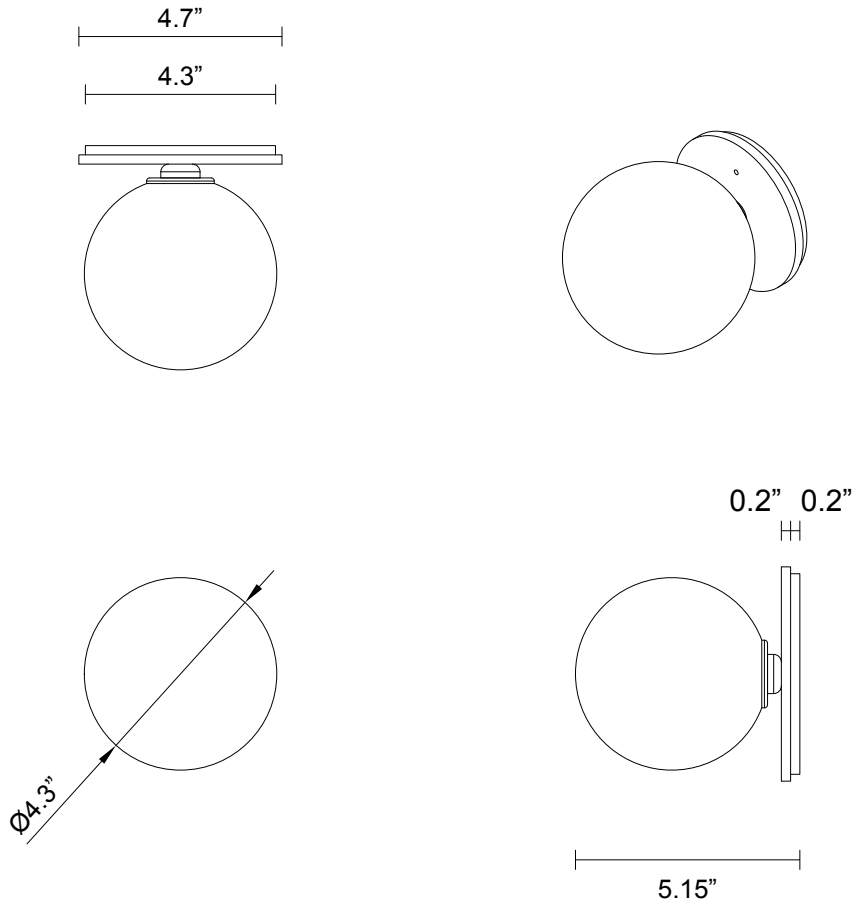

SCANDI COLLECTION

ROUND WALL SCONCE

SPECIFICATION SHEET

NORTH AMERICA

SC_RWS_UL_21V1

ABOUT SCANDI

The Scandi Collection evokes Nordic sensibility and quiet refined simplicity. The small spherical bubbles spiral around the sphere, creating breathtaking ethereal shadow play movement on the walls.

LEAD TIME

8 - 10 weeks

LIGHT SOURCE

12V G4 2.5W LED bipin
2700k warm white
250 lumens
Dimmable
Lamp included

INSTALLATION

Supplied with external driver
and mounting plate to fit
4.0/3.5 Jbox

WEIGHT

4 lb

CERTIFICATION

US/ETL/CA

WARRANTY

3 years

FITTING DESIGN

Flat
Kick
Round

FITTING FINISH

Brass
Mid Bronze
Satin Nickel
Black Electroplate
White Powder Coat
Graphite Powder Coat