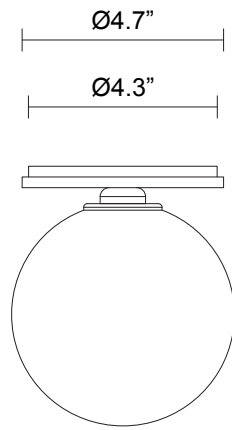

SCANDI COLLECTION

ROUND WALL SCONCE

SPECIFICATION SHEET

NORTH AMERICA

SC_RWS_UL_22V1

ABOUT SCANDI

The Scandi Collection evokes Nordic sensibility and quiet refined simplicity. The small spherical bubbles spiral around the sphere, creating breathtaking ethereal shadow play movement on the walls.

LEAD TIME

8 - 10 weeks

LIGHT SOURCE

12V G4 2.5W LED bipin
2700k warm white
250 lumens
Dimmable
Lamp included

INSTALLATION

Supplied with external driver
and mounting plate to fit
4.0/3.5 Jbox

WEIGHT

4 lb

CERTIFICATION

US/ETL/CA

WARRANTY

3 years

FITTING DESIGN

Flat
Kick
Round

FITTING FINISH

Brass
Mid Bronze
Satin Nickel
Black Electroplate
White Powder Coat
Graphite Powder Coat

SHADE COLOURS

Smoke