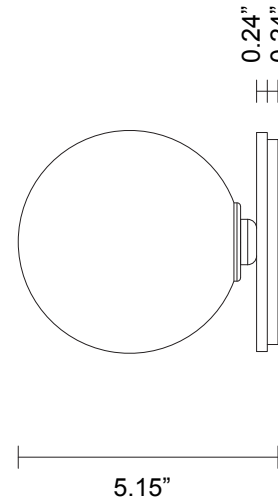

SCANDI COLLECTION

ROUND WALL SCONCE

SPECIFICATION SHEET

NORTH AMERICA

SC_RWS_UL_22V1

ABOUT SCANDI

The Scandi Collection evokes Nordic sensibility and quiet refined simplicity. The small spherical bubbles spiral around the sphere, creating breathtaking ethereal shadow play movement on the walls.

LEAD TIME

8 - 10 weeks

LIGHT SOURCE

12V G4 2.5W LED bipin
2700k warm white
250 lumens
Dimmable
Lamp included

INSTALLATION

Supplied with external driver
and mounting plate to fit
4.0/3.5 Jbox

WEIGHT

4 lb

CERTIFICATION

US/ETL/CA

WARRANTY

3 years

FITTING DESIGN

Flat
Kick
Round

FITTING FINISH

Brass
Mid Bronze
Satin Nickel
Black Electroplate
White Powder Coat
Graphite Powder Coat

SHADE COLOURS

Smoke