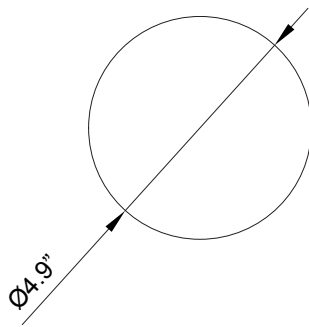

SCANDI COLLECTION

ROUND WALL SCONCE

SPECIFICATION SHEET

NORTH AMERICA

SC_RWS_UL_22V2

ABOUT SCANDI

The Scandi Collection evokes Nordic sensibility and quiet refined simplicity. The small spherical bubbles spiral around the sphere, creating breathtaking ethereal shadow play movement on the walls.