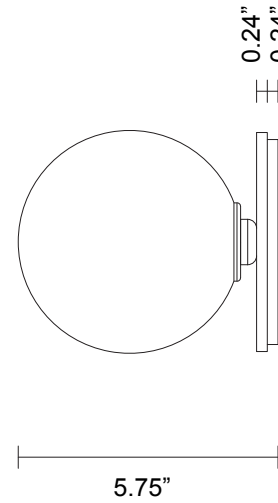

SCANDI COLLECTION

ROUND WALL SCONCE

SPECIFICATION SHEET

NORTH AMERICA

SC_RWS_UL_22V2

ABOUT SCANDI

The Scandi Collection evokes Nordic sensibility and quiet refined simplicity. The small spherical bubbles spiral around the sphere, creating breathtaking ethereal shadow play movement on the walls.

LEAD TIME

8 - 10 weeks

LIGHT SOURCE

12V G4 2.5W LED bipin
2700k warm white
250 lumens
Dimmable
Lamp included

INSTALLATION

Supplied with external driver
and mounting plate to fit
4.0/3.5 Jbox

WEIGHT

4 lb

CERTIFICATION

US/ETL/CA

WARRANTY

3 years

FITTING DESIGN

Flat
Kick
Round

FITTING FINISH

Brass
Mid Bronze
Satin Nickel
Black Electroplate
White Powder Coat
Graphite Powder Coat

SHADE COLOURS

Smoke