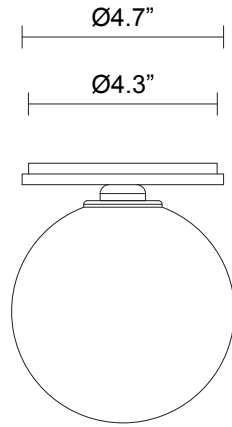

SCANDI COLLECTION

ROUND WALL SCONCE

SPECIFICATION SHEET

NORTH AMERICA

SC_RWS_UL_22V2

ABOUT SCANDI

The Scandi Collection evokes Nordic sensibility and quiet refined simplicity. The small spherical bubbles spiral around the sphere, creating breathtaking ethereal shadow play movement on the walls.

LEAD TIME

8 - 10 weeks

LIGHT SOURCE

12V G4 2.5W LED bipin
2700k warm white
250 lumens
Dimmable
Lamp included

INSTALLATION

Supplied with external driver
and mounting plate to fit
4.0/3.5 Jbox

WEIGHT

4 lb

CERTIFICATION

US/ETL/CA

WARRANTY

3 years

FITTING DESIGN

Flat
Kick
Round

FITTING FINISH

Brass
Mid Bronze
Satin Nickel
Black Electroplate
White Powder Coat
Graphite Powder Coat

SHADE COLOURS

Smoke