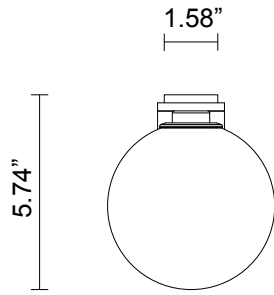

SPOTI COLLECTION

WALL SCONCE WITH KICK

SPECIFICATION SHEET

NORTH AMERICA

0.2" 0.2"
H