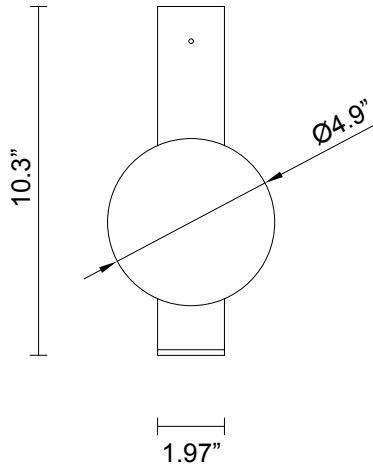

SP_WSK_UL_21V1

ABOUT SPOTI

The Spoti collection draws from the artisanal crafts of Italian master glass blowers practising Millefiori. Dramatic shadow play with nuances of peony roses are cast onto the walls when the Spoti is lit. The black Spoti bleeds dramatic aubergine patterns onto the wall.

LEAD TIME

8 - 10 weeks

LIGHT SOURCE

12V G4 2.5W LED bipin
2700k warm white
250 lumens
Dimmable
Lamp included

INSTALLATION

Supplied with external driver
and mounting plate to fit
4.0/3.5 Jbox

WEIGHT

4 lb

CERTIFICATION

US/ETL/CA

WARRANTY

3 years

FITTING DESIGN

Kick
Flat
Round

FITTING FINISH

Brass
Mid Bronze
Satin Nickel
Black Electroplate
White Powder Coat
Graphite Powder Coat

SHADE COLOURS

White
Black