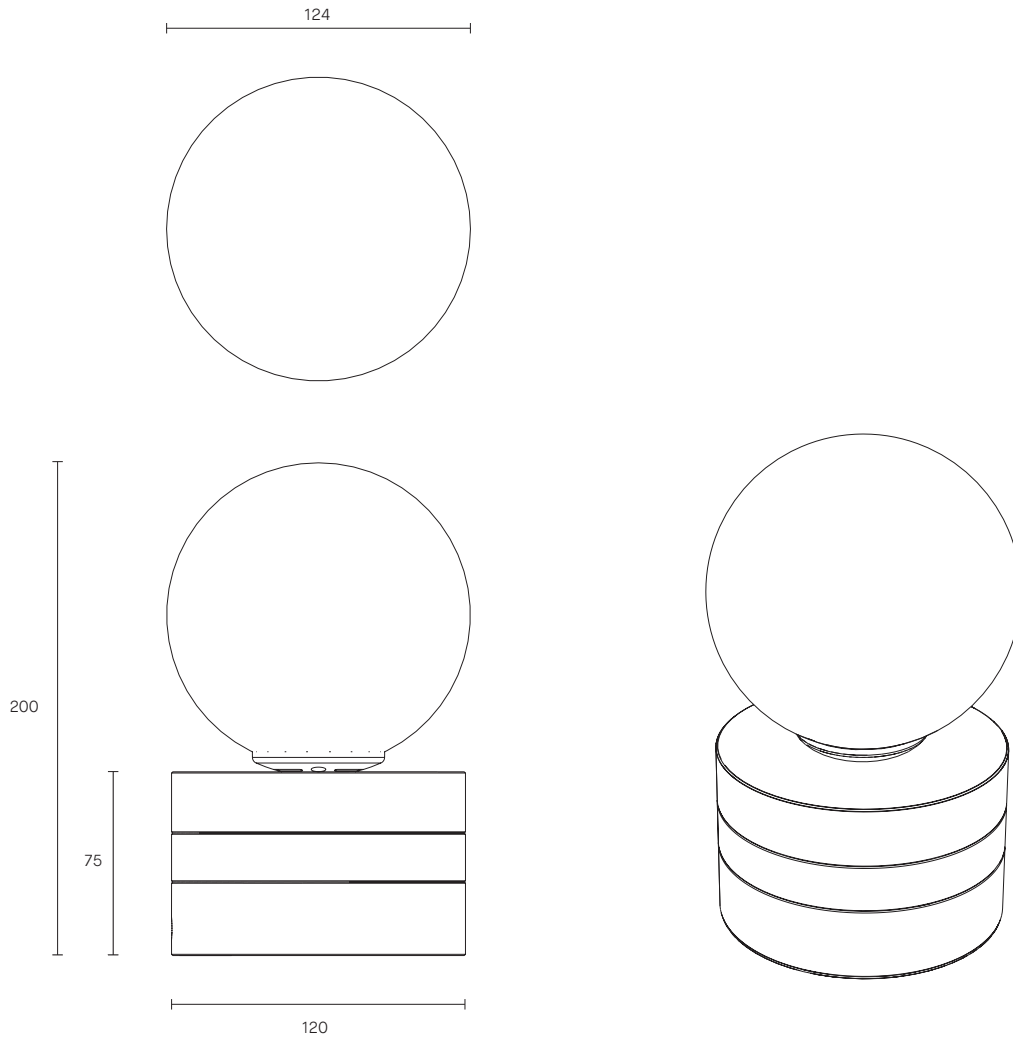

FIZI BALL COLLECTION
SHORT TABLE LAMP

SPECIFICATION SHEET
AUSTRALIA / INTERNATIONAL

ARTICOLO

FIZI BALL COLLECTION

SHORT TABLE LAMP

SPECIFICATION SHEET

AUSTRALIA / INTERNATIONAL

FI_STL_S_AU_20V1

WEIGHT

6kg

CERTIFICATION

CE/AU

WARRANTY

3 years

FITTING DESIGN

Short (shown)
Tall