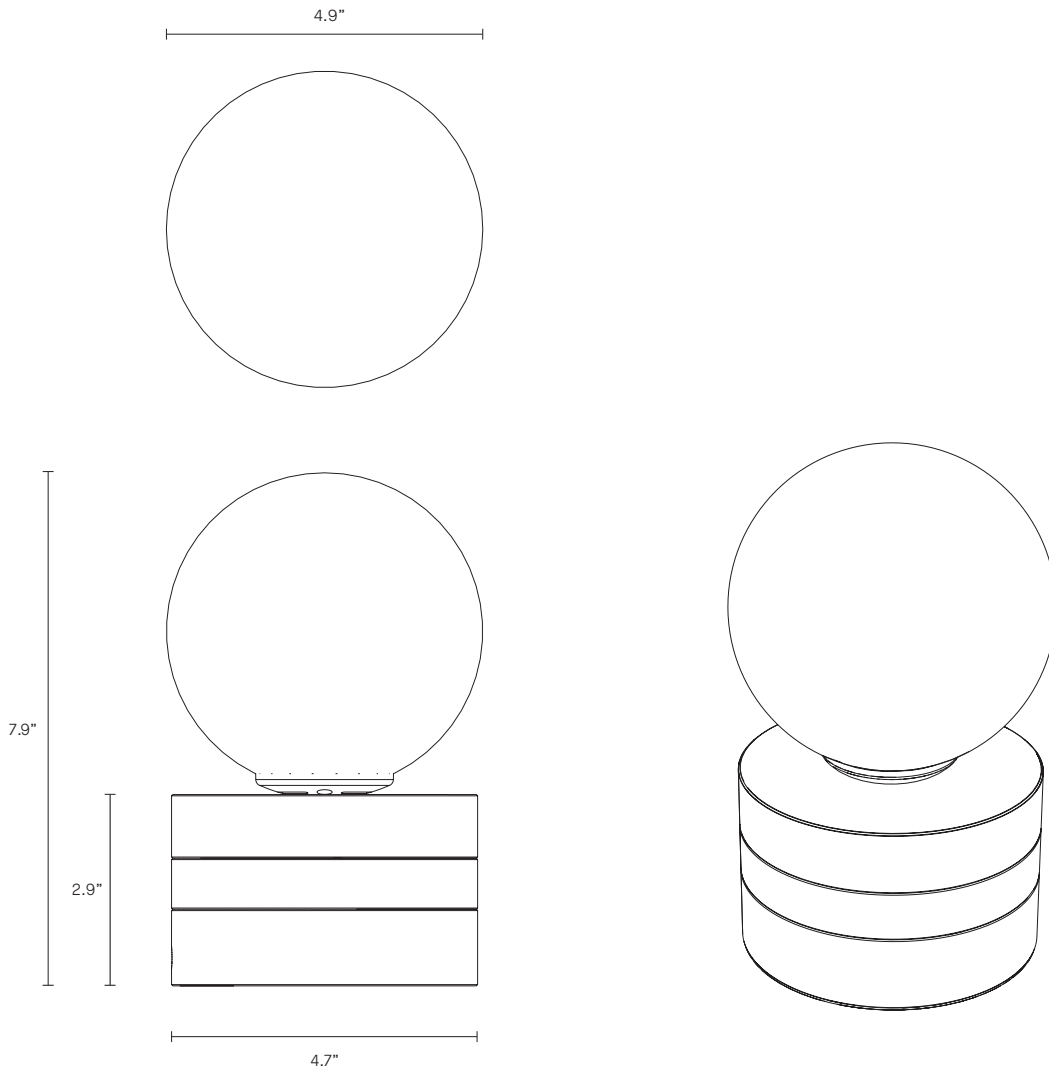

FIZI BALL COLLECTION

SHORT TABLE LAMP

UL SPECIFICATION SHEET

NORTH AMERICA

FI_STL_S_UL_20V1

ABOUT FIZI

Effervescent yet luxuriously artisanal, Fizi is a celebration of 'the art of light'. The Fizi ball seems to burst with tiny bubbles glinting below the surface.

When lit, Fizi throws superb patterns and movement onto the surrounding walls, reflecting the unique material identity of mouthblown glass.

Fizi balls are removable for easy cleaning.

Fizi available in wall sconce and pendant. Custom multi drops upon request.

LEAD TIME

8 - 10 weeks

LIGHT SOURCE

120V G9 3.5W LED bipin
2700k warm white
350 lumens

WEIGHT

13.3 lb

CERTIFICATION

US/ETL/CA

WARRANTY

3 years

FITTING DESIGN

Short (shown)
Tall

FITTING FINISH

Brass (shown)
Mid Bronze
Satin Nickel

STONE FINISH

Marble (shown)
Travertine

FLEX CORD COLOURS

White
Black
Ivory