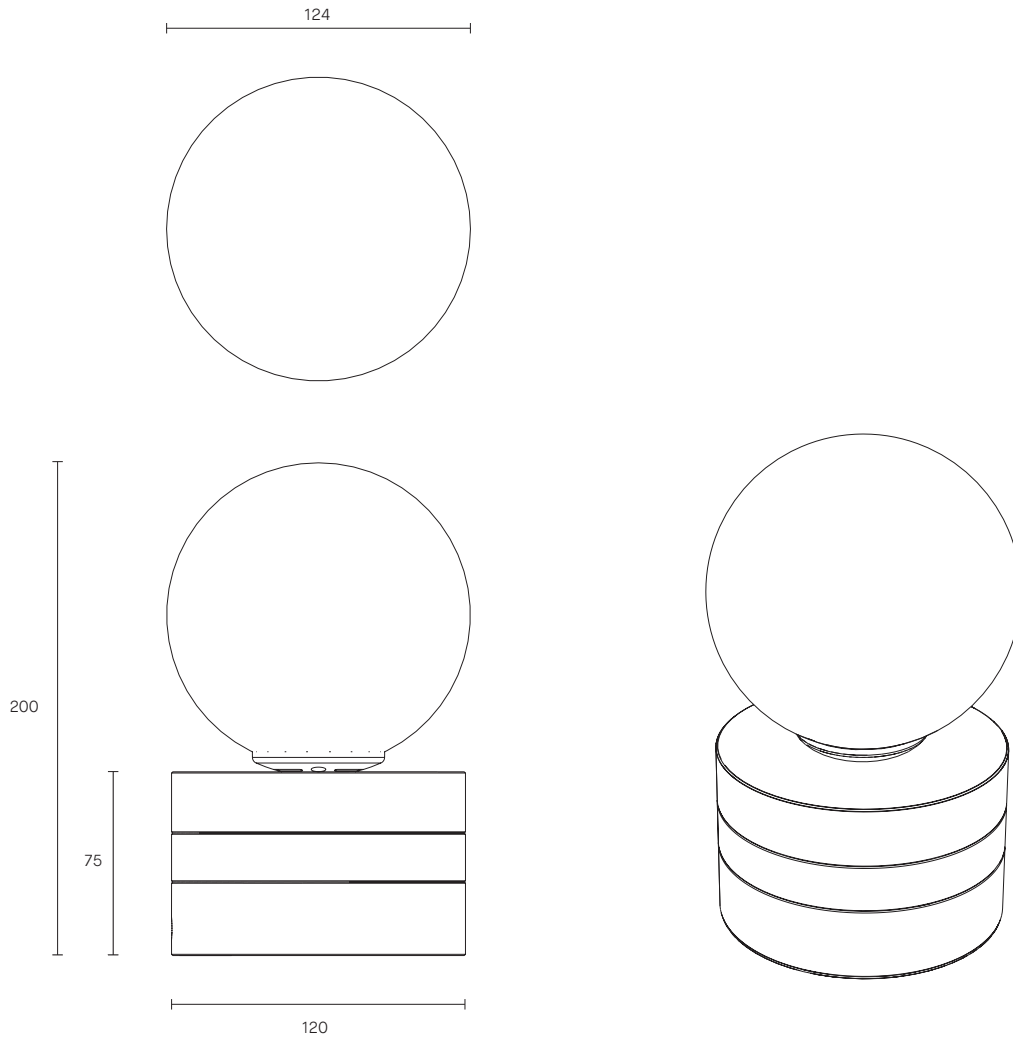

FIZI BALL COLLECTION
SHORT TABLE LAMP

SPECIFICATION SHEET
AUSTRALIA / INTERNATIONAL

ARTICOLO

FIZI BALL COLLECTION

SHORT TABLE LAMP

SPECIFICATION SHEET

AUSTRALIA / INTERNATIONAL

FL_STL_S_AU_19V1

WEIGHT

6kg

CERTIFICATION

CE/AU

WARRANTY

3 years

FITTING DESIGN

Short (shown)
Tall