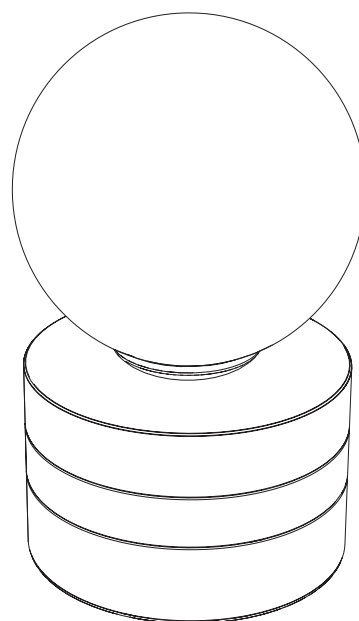

FIZI BALL COLLECTION

SHORT TABLE LAMP

SPECIFICATION SHEET

AUSTRALIA / INTERNATIONAL

FI_STL_S_AU_19V2

ABOUT FIZI

Effervescent yet luxuriously artisanal, Fizi is a celebration of 'the art of light'. The Fizi ball seems to burst with tiny bubbles glinting below the surface.

When lit, Fizi throws superb patterns and movement onto the surrounding walls, reflecting the unique material identity of mouthblown glass.

Fizi balls are removable for easy cleaning.

Fizi available in wall sconce, table lamp and pendant. Custom multi drops upon request.

LEAD TIME

6 - 8 weeks

LIGHT SOURCE

240V G9 3.5W LED bipin

2700k warm white

350 lumens

WEIGHT

6kg

FITTING DESIGN

Short (shown)

Tall

FITTING FINISH

Brass and Marble

Mid Bronze and

Travertine (shown)

Satin Nickel and

Marble

FLEX CORD COLOURS

White

Black

Natural Linen (shown)

Mid Grey

Black and White