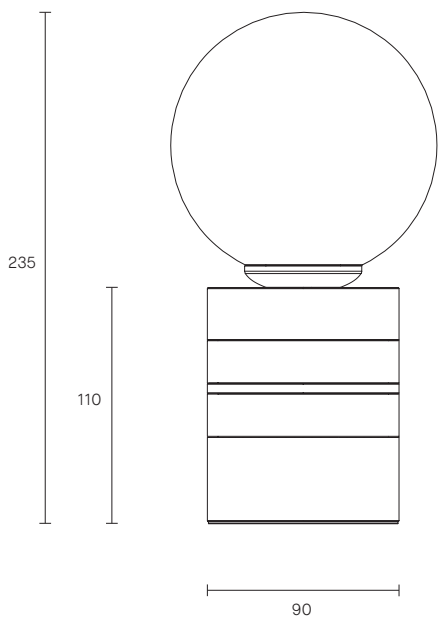

FIZI BALL COLLECTION

TALL TABLE LAMP

SPECIFICATION SHEET

AUSTRALIA / INTERNATIONAL

FI_TTL_S_AU_20V1

ABOUT FIZI

Effervescent yet luxuriously artisanal, Fizi is a celebration of 'the art of light'. The Fizi ball seems to burst with tiny bubbles glinting below the surface.

When lit, Fizi throws superb patterns and movement onto the surrounding walls, reflecting the unique material identity of mouthblown glass.

Fizi balls are removable for easy cleaning.

Fizi available in wall sconce, table lamp and pendant. Custom multi drops upon request.

LEAD TIME

6 - 8 weeks

LIGHT SOURCE

240V G9 3.5W LED bipin
2700k warm white
350 lumens

WEIGHT

5kg

CERTIFICATION

CE/AU

WARRANTY

3 years

FITTING DESIGN

Short

Tall (shown)

FITTING FINISH

Brass (shown)

Mid Bronze

Satin Nickel

STONE FINISH

Marble (shown)

Travertine

FLEX CORD COLOURS

White

Black

Natural Linen

Light Grey Linen (shown)

Black and White