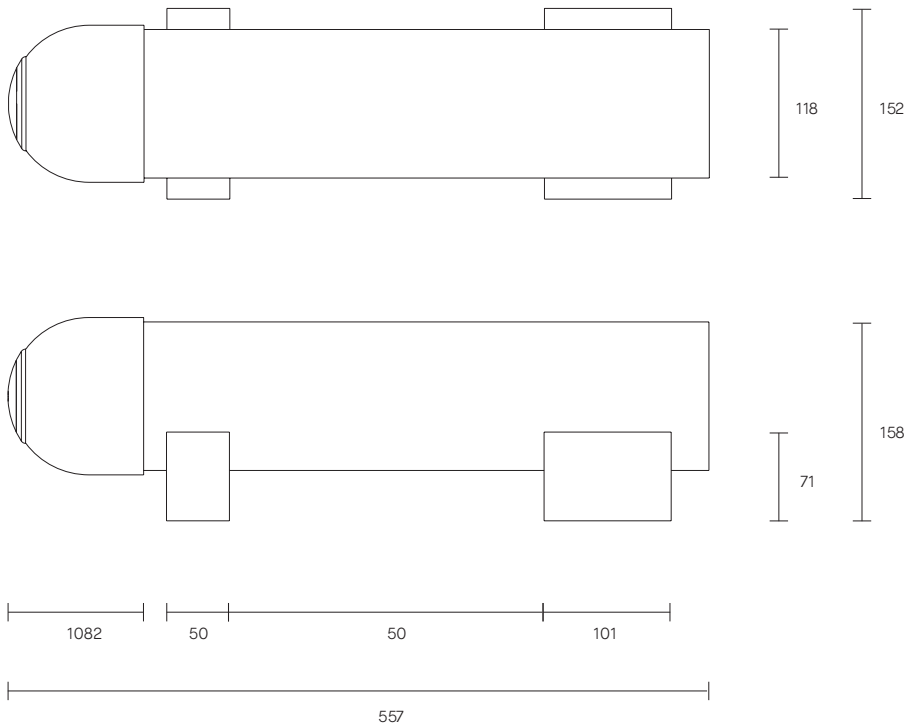

FLOAT COLLECTION
LYING DOWN WITH TABLE LAMP

SPECIFICATION SHEET
AUSTRALIA / INTERNATIONAL

FL_LDT_S_AU_18V3

ABOUT FLOAT

Float is a collection of refined lighting informed by glamorous design cues of a bygone era and defined by its soaring cylindrical form.

LEAD TIME
6-8 weeks

LIGHT SOURCE
240 V E27 T30-300
5W LED tubes
2200K Dimmable
500 lumens

WEIGHT
8.5kg

FITTING DESIGNS

Standing tall
Lying down (cover)

FITTING FINISHES

Brass (cover)
Mid Bronze
Marble

FLEX CORD COLOURS