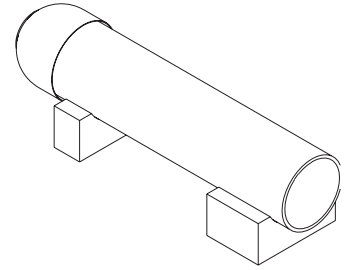

FLOAT COLLECTION
LYING DOWN WITH TABLE LAMP

SPECIFICATION SHEET
AUSTRALIA / INTERNATIONAL

FL_LDT_S_AU_18V3

ABOUT FLOAT

Float is a collection of refined lighting informed by glamorous design cues of a bygone era and defined by its soaring cylindrical form.

The collection continues Articolo's exploration of the richly storied nature of artisanship. Each mouth-blown piece is tirelessly perfected and uniquely individual. Born as an acclaimed Wall Sconce, today Float is also available as a Pendant and Table Lamp in multiple iterations

LEAD TIME
6-8 weeks

LIGHT SOURCE
240 V E27 T30-300
5W LED tubes
2200K Dimmable
500 lumens

WEIGHT
8.5kg

FITTING DESIGNS

Standing tall
Lying down (cover)

FITTING FINISHES

Brass (cover)
Mid Bronze
Marble

FLEX CORD COLOURS