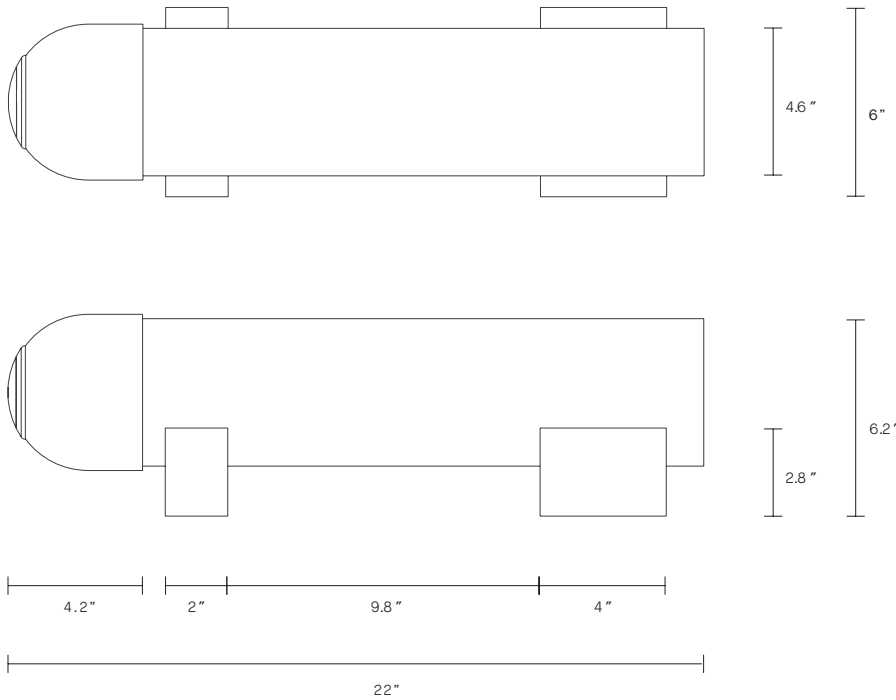

FLOAT COLLECTION  
LYING DOWN WITH TABLE LAMP

UL SPECIFICATION SHEET  
NORTH AMERICA

ARTICOLO

FLOAT COLLECTION  
 LYING DOWN WITH TABLE LAMP

UL SPECIFICATION SHEET  
 NORTH AMERICA

FL\_LDT\_S\_L\_18V3

**ABOUT FLOAT**

Float is a collection of refined lighting informed by glamorous design cues of a bygone era and defined by its soaring cylindrical form.

The collection continues Articolo's exploration of the richly storied nature of artisanship. Each mouth-blown piece is tirelessly perfected and uniquely individual. Born as an acclaimed Wall Sconce, today Float is also available as a Pendant and Table Lamp in multiple iterations

**LEAD TIME**

8 - 10 weeks

**LIGHT SOURCE**

110V E26 T9 long 4W  
 LED tube 2700K  
 450 lumens

**WEIGHT**

18.7lb

**FITTING DESIGN**

Lying down