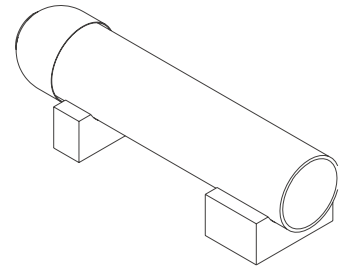

FLOAT COLLECTION  
LYING DOWN WITH TABLE LAMP

UL SPECIFICATION SHEET  
NORTH AMERICA

ARTICOLO

FLOAT COLLECTION  
 LYING DOWN WITH TABLE LAMP

UL SPECIFICATION SHEET  
 NORTH AMERICA

FL\_LDT\_S\_L\_18V3

**ABOUT FLOAT**

Float is a collection of refined lighting informed by glamorous design cues of a bygone era and defined by its soaring cylindrical form.

The collection continues Articolo's exploration of the richly storied nature of artisanship. Each mouth-blown piece is tirelessly perfected and uniquely individual. Born as an acclaimed Wall Sconce, today Float is also available as a Pendant and Table Lamp in multiple iterations

**LEAD TIME**

8 - 10 weeks

**LIGHT SOURCE**

110V E26 T9 long 4W  
 LED tube 2700K  
 450 lumens

**WEIGHT**

18.7lb

**FITTING DESIGN**

Lying down