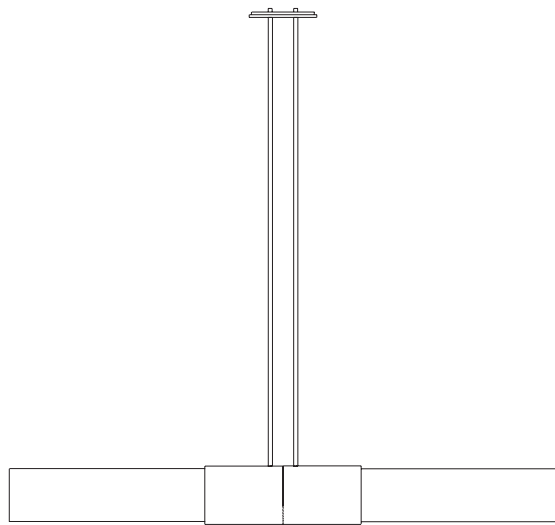

FLOAT COLLECTION
GLIMPSE PENDANT

UL SPECIFICATION SHEET
NORTH AMERICA

ARTICOLO

FLOAT COLLECTION

GLIMPSE PENDANT

UL SPECIFICATION SHEET

NORTH AMERICA

1.6" 2"

0.2"
0.2"

40"

45"

4.6"

5.1"

FL_GP_S_L_18V3

ABOUT FLOAT

Float is a collection of refined lighting informed by glamorous design cues of a bygone era and defined by its soaring cylindrical form.

LEAD TIME

8 - 10 weeks

LIGHT SOURCE

2 x 110V E26 T9 long 4W

LED tube 2700K

450 lumens

Dimmable

INSTALLATION