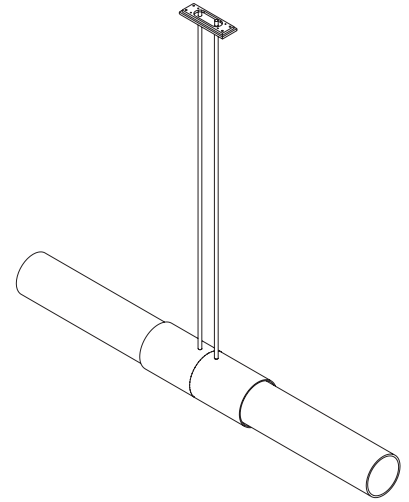

FLOAT COLLECTION
GLIMPSE PENDANT

UL SPECIFICATION SHEET
NORTH AMERICA

ARTICOLO

FLOAT COLLECTION

GLIMPSE PENDANT

UL SPECIFICATION SHEET

NORTH AMERICA

1.6" 2"

0.2"
0.2"

40"

45"

4.6"

5.1"

FL_GP_S_L_18V3

ABOUT FLOAT

Float is a collection of refined lighting informed by glamorous design cues of a bygone era and defined by its soaring cylindrical form.

The collection continues Articolo's exploration of the richly storied nature of artisanship. Each mouth-blown piece is tirelessly perfected and uniquely individual. Born as an acclaimed Wall Sconce, today Float is also available as a Pendant and Table Lamp in multiple iterations

Supplied with mounting plate to fit 4.0/3.5 Jbox

WEIGHT

33lb

FITTING FINISHES

Brass (cover)

Mid Bronze

Articolo Black

Matte White