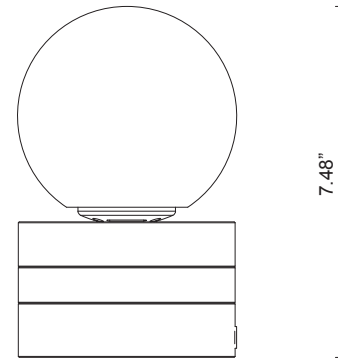

FIZI BALL COLLECTION
SHORT TABLE LAMP

SPECIFICATION SHEET
NORTH AMERICA

FIZI BALL COLLECTION

SHORT TABLE LAMP

SPECIFICATION SHEET

NORTH AMERICA

FI_STL_UL_22V1

ABOUT FIZI

LIGHT SOURCE

120V G9 3.5W LED bipin
2700k warm white
350 lumens
Lamp included

WEIGHT

13.3 lb

CERTIFICATION

US/ETL/CA

WARRANTY

3 years