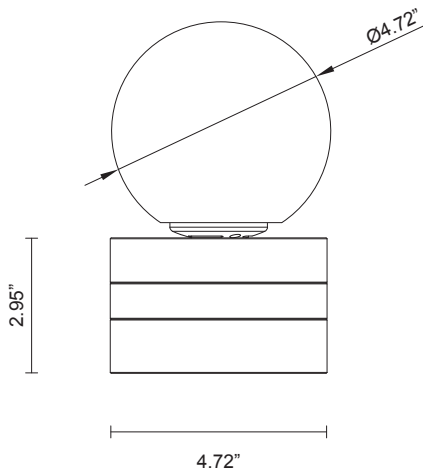

FIZI BALL COLLECTION

SHORT TABLE LAMP

SPECIFICATION SHEET

NORTH AMERICA

FI_STL_UL_22V1

ABOUT FIZI

The Fizi collection is mesmerising with the explosion of bubbles suspended in champagne'sque effervescence. Breathtaking shadowplay when fizi is lit. Wall and ceiling jewellery for the home.

LEAD TIME

8 - 10 weeks

LIGHT SOURCE

120V G9 3.5W LED bipin
2700k warm white
350 lumens
Lamp included

WEIGHT

13.3 lb

CERTIFICATION

US/ETL/CA

WARRANTY

3 years

FITTING DESIGN

Short
Tall

FITTING FINISH

Brass
Mid Bronze
Satin Nickel

STONE FINISH

Marble
Travertine

FLEX CORD COLOURS

White
Black
Ivory
Mid Grey
Natural Linen