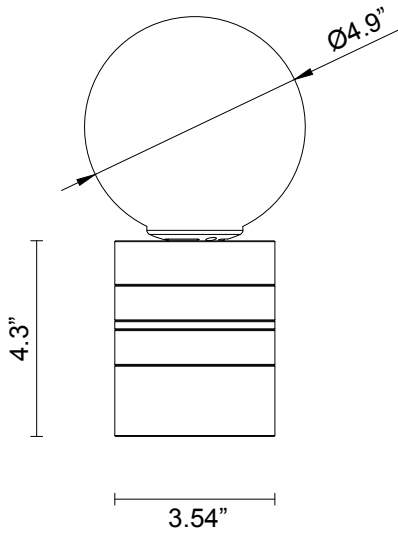

FIZI BALL COLLECTION

TALL TABLE LAMP

SPECIFICATION SHEET

NORTH AMERICA

FL_TTL_UL_21V1

ABOUT FIZI

The Fizi collection is mesmerising with the explosion of bubbles suspended in champagne'sque effervescence. Breathtaking shadowplay when fizi is lit. Wall and ceiling jewellery for the home.

LEAD TIME

8 - 10 weeks

LIGHT SOURCE

120V G9 3.5W LED bipin
2700k warm white
350 lumens
Lamp included

WEIGHT

11.5 lb

CERTIFICATION

US/ETL/CA

WARRANTY

3 years

FITTING DESIGN

Short
Tall

FITTING FINISH

Brass
Mid Bronze
Satin Nickel

STONE FINISH

Marble
Travertine

FLEX CORD COLOURS

White
Black
Ivory