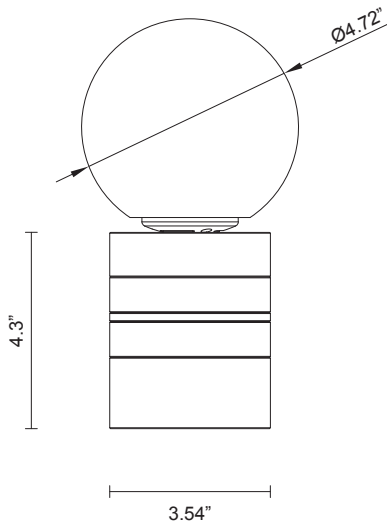

FIZI BALL COLLECTION

TALL TABLE LAMP

SPECIFICATION SHEET

NORTH AMERICA

FL_TTL_UL_22V1

ABOUT FIZI

The Fizi collection is mesmerising with the explosion of bubbles suspended in champagne'sque effervescence. Breathtaking shadowplay when fizi is lit. Wall and ceiling jewellery for the home.

LEAD TIME

8 - 10 weeks

LIGHT SOURCE

120V G9 3.5W LED bipin
2700k warm white
350 lumens
Lamp included

WEIGHT

11.5 lb

CERTIFICATION

US/ETL/CA

WARRANTY

3 years

FITTING DESIGN

Short
Tall

FITTING FINISH

Brass
Mid Bronze
Satin Nickel

STONE FINISH

Marble
Travertine

FLEX CORD COLOURS

White
Black
Ivory
Mid Grey
Natural Linen