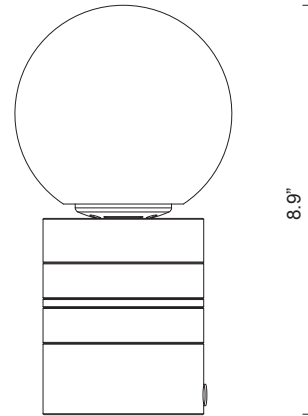

FIZI BALL COLLECTION

TALL TABLE LAMP

SPECIFICATION SHEET

NORTH AMERICA

FL_TTL_UL_22V1

ABOUT FIZI

The Fizi collection is mesmerising with the explosion of bubbles suspended in champagne'sque effervescence. Breathtaking shadowplay when fizi is lit. Wall and ceiling jewellery for the home.

LEAD TIME

8 - 10 weeks

LIGHT SOURCE

120V G9 3.5W LED bipin
2700k warm white
350 lumens
Lamp included

WEIGHT

11.5 lb

CERTIFICATION

US/ETL/CA

WARRANTY

3 years

FITTING DESIGN

Short
Tall

FITTING FINISH

Brass
Mid Bronze
Satin Nickel

STONE FINISH

Marble
Travertine

FLEX CORD COLOURS

White
Black
Ivory
Mid Grey
Natural Linen