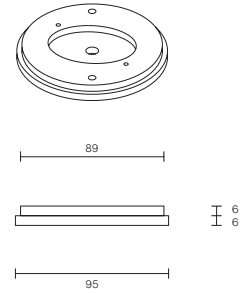

DOMI COLLECTION

WALL SCONCE

SPECIFICATION SHEET

AUSTRALIA / INTERNATIONAL

DO_WS_S_AU_19V2

ABOUT DOMI

Embrace the art of light with the Domi wall sconce imbued with a sense of weightlessness, this unique design appears to float in mid air, gently skirting the wall.