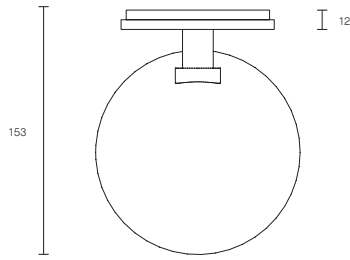

DOMI COLLECTION

WALL SCONCE

SPECIFICATION SHEET

AUSTRALIA / INTERNATIONAL

DO_WS_S_AU_19V2

ABOUT DOMI

Embrace the art of light with the Domi wall sconce imbued with a sense of weightlessness, this unique design appears to float in mid air, gently skirting the wall.