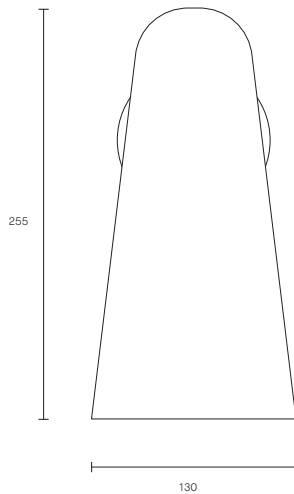

DOMI COLLECTION

WALL SCONCE

SPECIFICATION SHEET

AUSTRALIA / INTERNATIONAL

DO_WS_S_AU_19V2

ABOUT DOMI

Embrace the art of light with the Domi wall sconce imbued with a sense of weightlessness, this unique design appears to float in mid air, gently skirting the wall.

6 - 8 weeks

LIGHT SOURCE

12V 1W LED Board
3000K warm white
130 lumens

INSTALLATION

Supplied with external driver

WEIGHT

2kg

CERTIFICATION