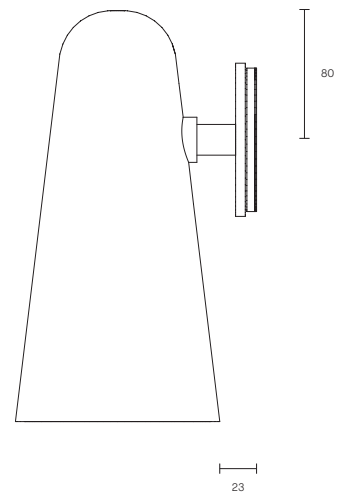

DOMI COLLECTION

WALL SCONCE

SPECIFICATION SHEET

AUSTRALIA / INTERNATIONAL

DO_WS_S_AU_19V2

ABOUT DOMI

Embrace the art of light with the Domi wall sconce imbued with a sense of weightlessness, this unique design appears to float in mid air, gently skirting the wall.