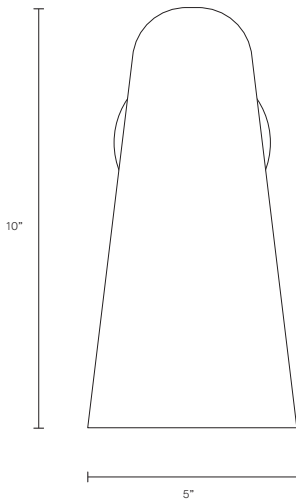

DOMI COLLECTION

WALL SCONCE

UL SPECIFICATION SHEET

NORTH AMERICA

DO_WS_S_AU_19V2

ABOUT DOMI

Embrace the art of light with the Domi wall sconce imbued with a sense of weightlessness, this unique design appears to float in mid air, gently skirting the wall.