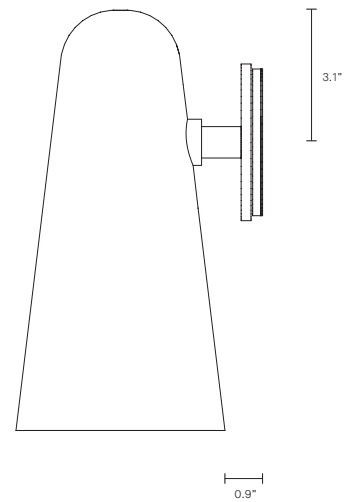

DOMI COLLECTION

WALL SCONCE

UL SPECIFICATION SHEET

NORTH AMERICA

DO_WS_S_AU_19V2

ABOUT DOMI

Embrace the art of light with the Domi wall sconce imbued with a sense of weightlessness, this unique design appears to float in mid air, gently skirting the wall.