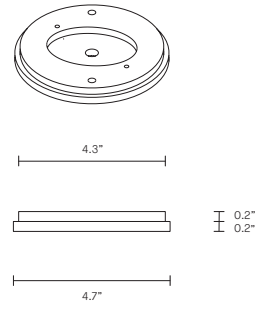

DOMI COLLECTION

WALL SCONCE

UL SPECIFICATION SHEET

NORTH AMERICA

DO_WS_S_AU_19V2

ABOUT DOMI

Embrace the art of light with the Domi wall sconce imbued with a sense of weightlessness, this unique design appears to float in mid air, gently skirting the wall.