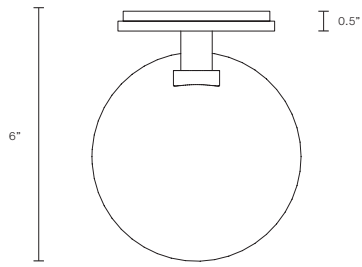

DOMI COLLECTION

WALL SCONCE

UL SPECIFICATION SHEET

NORTH AMERICA

DO_WS_S_AU_19V2

ABOUT DOMI

Embrace the art of light with the Domi wall sconce imbued with a sense of weightlessness, this unique design appears to float in mid air, gently skirting the wall.