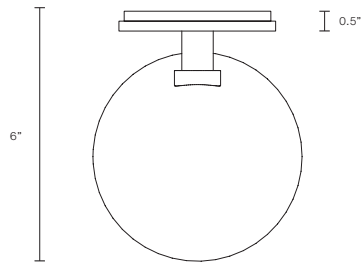

DOMI COLLECTION

WALL SCONCE

UL SPECIFICATION SHEET

NORTH AMERICA

DO_WS_S_AU_19V2

ABOUT DOMI

Embrace the art of light with the Domi wall sconce imbued with a sense of weightlessness, this unique design appears to float in mid air, gently skirting the wall.