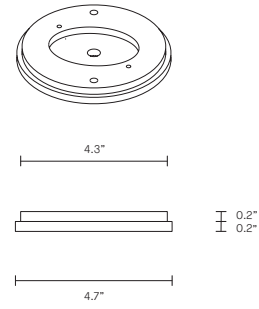

DOMI COLLECTION

WALL SCONCE

UL SPECIFICATION SHEET

NORTH AMERICA

DO_WS_S_AU_19V2

ABOUT DOMI

Embrace the art of light with the Domi wall sconce imbued with a sense of weightlessness, this unique design appears to float in mid air, gently skirting the wall.