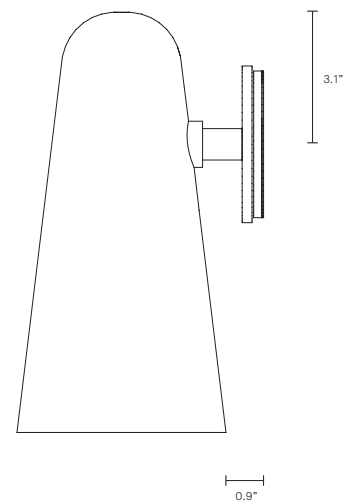

DOMI COLLECTION

WALL SCONCE

UL SPECIFICATION SHEET

NORTH AMERICA

DO_WS_S_AU_19V2

ABOUT DOMI

Embrace the art of light with the Domi wall sconce imbued with a sense of weightlessness, this unique design appears to float in mid air, gently skirting the wall.