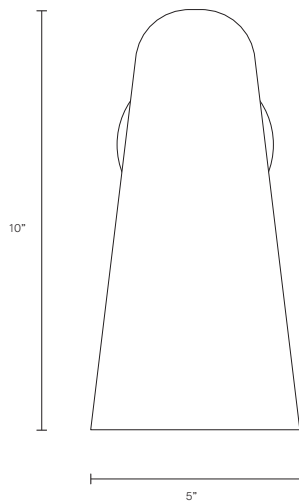

DOMI COLLECTION

WALL SCONCE

UL SPECIFICATION SHEET

NORTH AMERICA

DO_WS_S_AU_19V2

ABOUT DOMI

Embrace the art of light with the Domi wall sconce imbued with a sense of weightlessness, this unique design appears to float in mid air, gently skirting the wall.