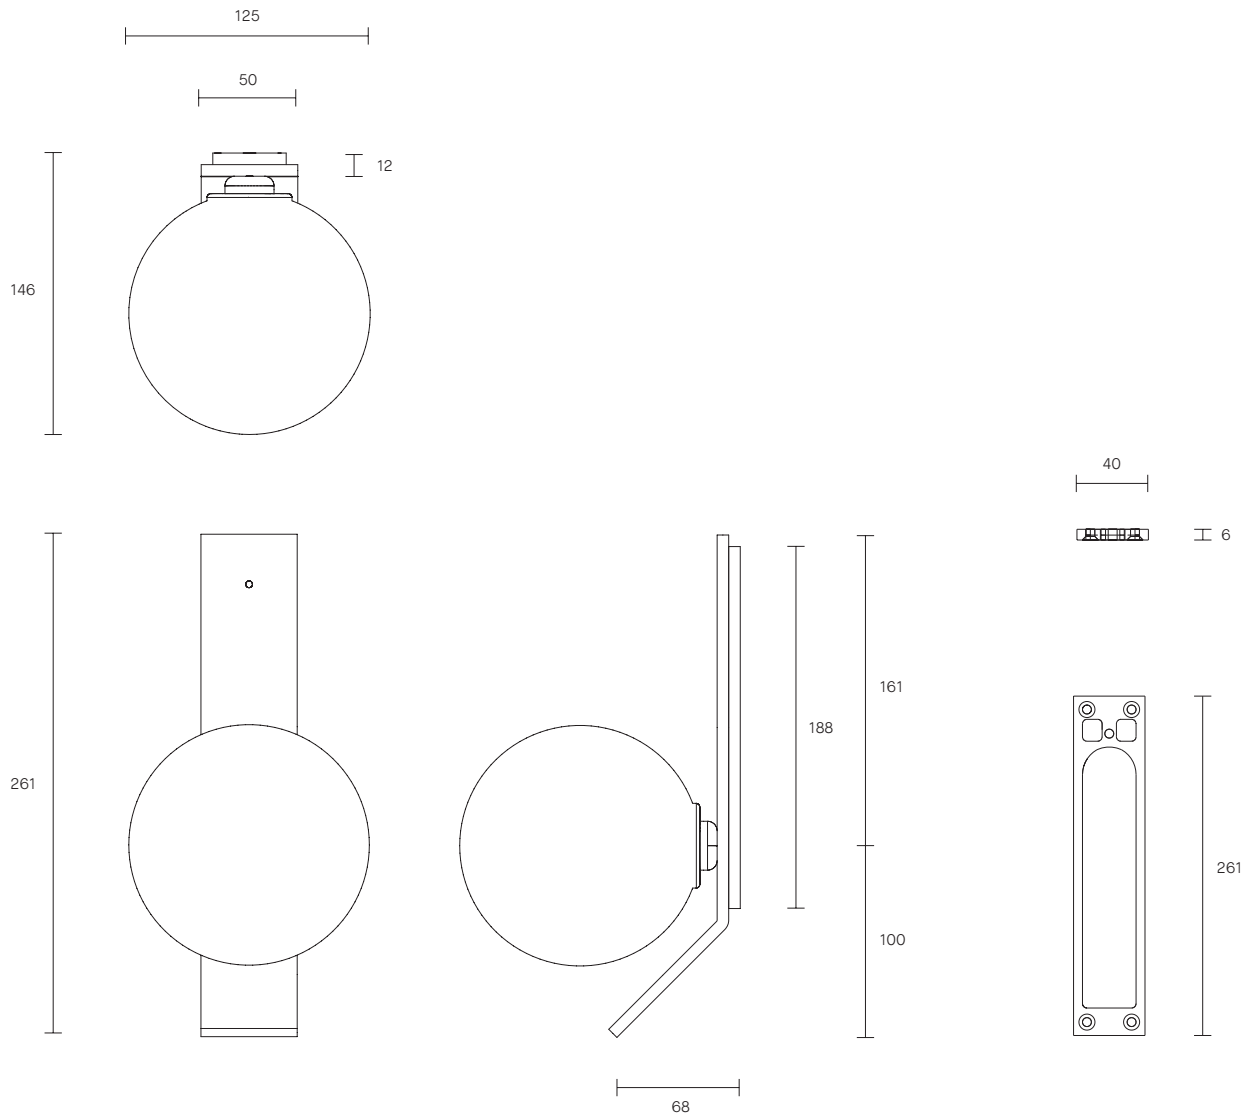

DUO COLLECTION
WALL SCONCE WITH KICK

SPECIFICATION SHEET
AUSTRALIA / INTERNATIONAL

ARTICOLO

DUO COLLECTION

WALL SCONCE WITH KICK

SPECIFICATION SHEET

AUSTRALIA / INTERNATIONAL

DU_WSK_S_AU_19V1

ABOUT DUO

The Duo's simple yet elegant shape draws the eye to its unique materiality, demonstrating the fluidity of form in mouth-blown glass through a compelling design.

Duo's understated and restrained refinement responds admirably to a range of materials palettes suitable for both residential and commercial interiors. Established by the exploration of tone found in mouth blown glass Duo has been redefined in Articolo's signature drunken emerald, available in both Wall Sconce and Pendant.

LEAD TIME

6 - 8 weeks

LIGHT SOURCE

12V G4 2W LED bipin
2700k warm white
200 lumens
Dimmable
Globe included

INSTALLATION

Supplied with external driver

WEIGHT

2kg