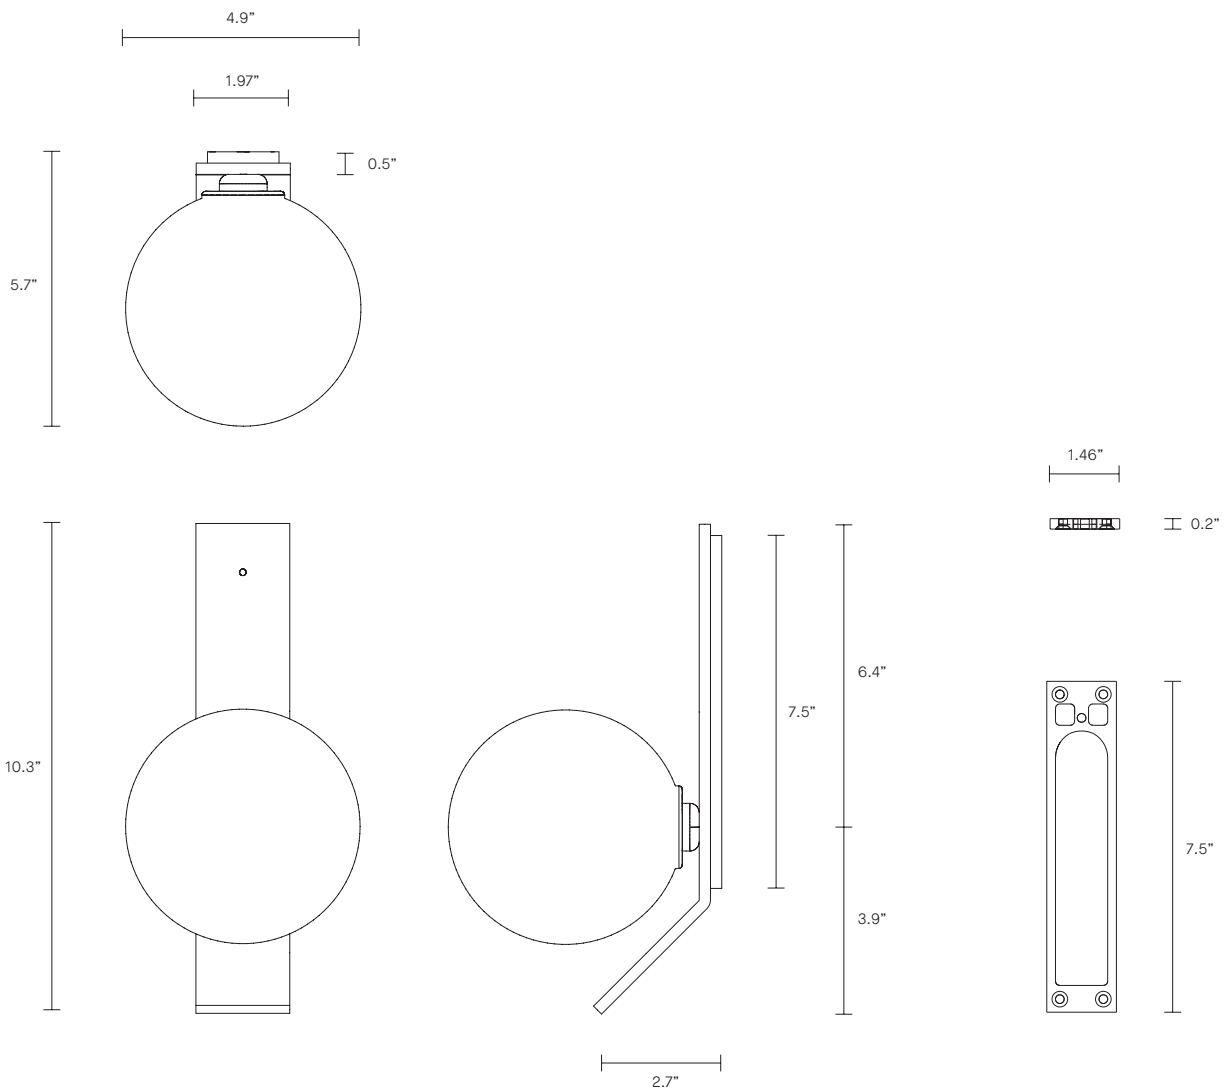

DUO COLLECTION
WALL SCONCE WITH KICK

UL SPECIFICATION SHEET
NORTH AMERICA

ARTICOLO

DUO COLLECTION

WALL SCONCE WITH KICK

UL SPECIFICATION SHEET

NORTH AMERICA

DU_WSK_S_UL_20V1

ABOUT DUO

The Duo's simple yet elegant shape draws the eye to its unique materiality, demonstrating the fluidity of form in mouth-blown glass through a compelling design.

Duo's understated and restrained refinement responds admirably to a range of materials palettes suitable for both residential and commercial interiors. Established by the exploration of tone found in mouth blown glass Duo has been redefined in Articolo's signature drunken emerald, available in both Wall Sconce and Pendant.

LEAD TIME

8 - 10 weeks

LIGHT SOURCE

12V G4 2W LED bipin
3000k warm white
210 lumens
Dimmable (Luxtron/Diva/CL)
Globe included

INSTALLATION

Supplied with external driver and mounting plate to fit 4.0/3.5 Jbox
Escutcheons may be ordered to conceal Jbox openings where needed

WEIGHT

4 lb

FITTING DESIGN

Kick (shown)
Flat
Round

FITTING FINISH

Brass
Mid Bronze
Satin Nickel
Articolo Black (shown)
Matte White

SHADE COLOURS

Grey and Clear
Smoke and Clear